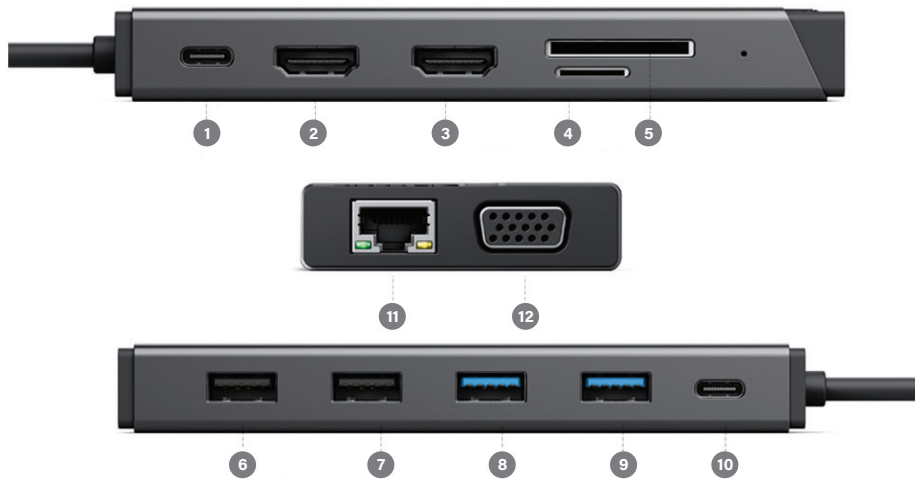

KEEP YOUR LAPTOP CHARGED

Up to 100W Pass Thru Charging

Charge Your Laptop Like You Mean It

A Powerhouse in a Compact Body

ALOGIC's dock can channel 100W of power [92W into charging your laptop] and transfer data between your devices without delay. With video, audio, and images flowing fast between your devices, and your laptop battery springing back up to full, you can stay on task with minimal disruption.

Great Connections in 12 Ports

Plug into New-Found Productivity

Your work is all about connections. So is the MV2. Connect all your favourite essentials – phone, tablet, keyboard, mouse and the rest – to the ultra-compact dock's five USB ports [USB-A and USB-C]. Enjoy reliable internet in the clutch, with Gigabit Ethernet. Plug in two displays for more screen space, and use the SD Card Reader to stop time squandered on slow video and image transfers.

*With MacOS only a single monitor is supported in extension mode. Multiple monitors are ONLY supported in mirror mode.

12 High-Performance Ports

1 USB-C Pass Thru Charging (Up to 100 W/20V/5A)

2 HDMI

3 HDMI

User Interface

Input	USB-C	
Output	1x USB-C PD port (100 W/20V/5A)	1x RJ45 -1 0 Mbps/ 100Mbps /1000Mbps
	2x HDMI	2x USB-A 2.0 - 480 Mbps
	1x VGA	2x USB-A 3.1 - Support 5 Gbps
	1x SD/MicroSD Readers	1x USB-C - Support 5 Gbps