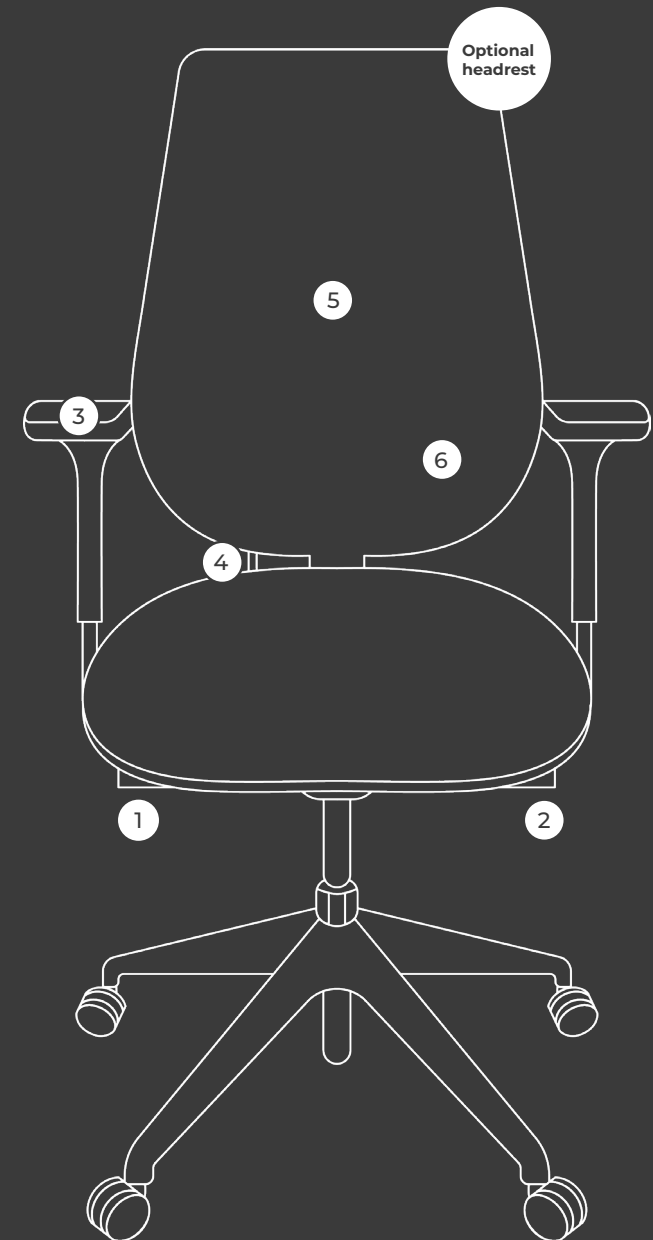

Seat Slide & Synchro Mechanism (Left Side)

Synchro mechanism tilts memory foam seat and seat back, for consistent support when reclined

4-Way Adjustable Armrests

Adjustable armrest height, width, depth and angle, for optimal comfort and posture

Inflatable Lumbar Support

Lumbar support adjustability maintains the natural curve of the spine, reducing back aches and strains

Independent Backrest Tilt

Independently adjustable backrest, for optimal comfort

Backrest Height Adjustment

Backrest ratchet adjusts backrest height, delivering the ideal seating position

ATLAS

TASK CHAIR

MESH BACK

Black

STYLE CHAIR

MESH BACK

White

ATLAS

TASK & STYLE CHAIRS FEATURES

Adjustable Seat Height & Tension Control (Right Side)

Adjustable seat height, ensures feet are flat and knees & hips are level

Seat Slide & Syncho Tilt (Left Side)

Syncho mechanism tilts seat and seat back, for consistent support when reclined