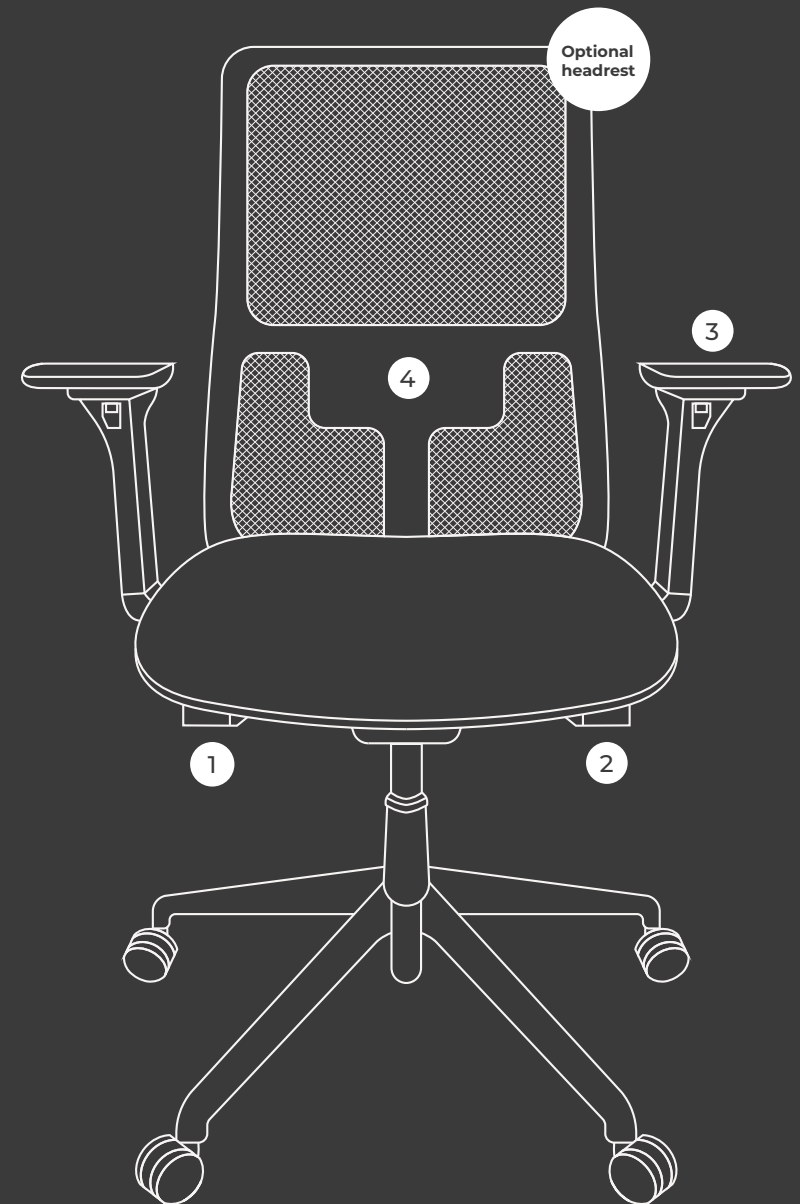

White

ATLAS

TASK & STYLE CHAIRS FEATURES

Adjustable Seat Height & Tension Control (Right Side)

Adjustable seat height, ensures feet are flat and knees & hips are level

Seat Slide & Syncho Tilt (Left Side)

Syncho mechanism tilts seat and seat back, for consistent support when reclined

4-Way Adjustable Armrests

Armrests adjustable for height, width, depth and angle, for optimal comfort and posture

Adjustable Lumbar Support Slide

Lumbar support adjustability maintains the natural curve of the spine, reducing back aches and strains

Upholstered seat base made from 100% recycled wood

OPTIONAL HEADRESTS

PRO

Optional Multifunction headrest
ATLAS **Pro**

TASK

Optional vertically-adjustable headrest
ATLAS **Task**

STYLE

Optional vertically-adjustable headrest
ATLAS **Style**