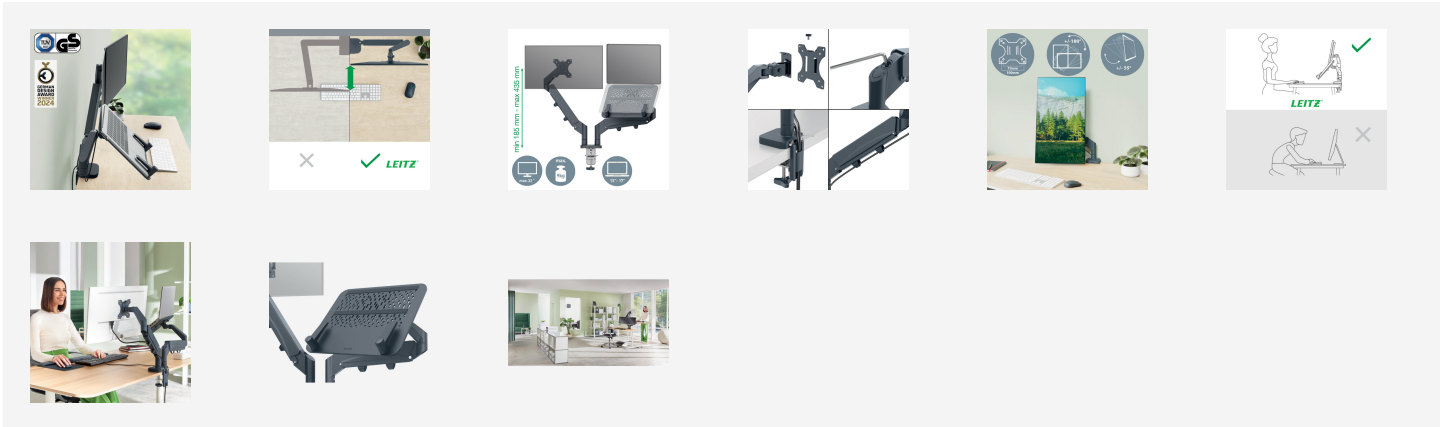

## Leitz Ergo Space Saving Dual Monitor & Laptop Arm

The Leitz Space Saving Dual Monitor and Laptop Arm has a positive impact on posture, promotes proper eye alignment and supports neck and shoulder comfort when the height of the monitor and laptop are adjusted correctly, and as recommended, to the ideal ergonomic position. The monitor and laptop stand remains stable at all heights and angles and can be easily switched between landscape and portrait mode. It's design is ideal for where space is limited and it will free up valuable desktop space. Ergonomically designed to promote wellness and increase productivity.

## Attributes

- Ergonomic dual monitor and laptop arm that can improve posture, eye alignment and neck and shoulder comfort when the height of the monitor and laptop are adjusted correctly
- Space saving design allows it to be mounted in small spaces while still providing maximum depth of field and optimal visual ergonomics
- Monitor and laptop can be adjusted completely independently of each other
- Spring-assisted dual arms to easily adjust the height of the monitor (185mm-435mm) or laptop
- Features 180° swivel and monitor rotation, +90°/- 90° tilt and allows up, down, forward and backwards adjustment
- Strong and stable design to support 17"-32" flat or curved monitor weighing up to 9 kg (19.8lbs) and 13-17" laptop with a maximum thickness of 2.4cm
- Easy to install with the included quick release detachable Vesa® plate (75 and 100mm) and silicon rubbered c-clamp that will reduce vibration and protect the desk surface or by grommet hole (desktop thickness range: 10-80mm). Tools for assembly and adjustments included
- Cable management system keeps monitor cables organised for a tidier workspace
- IGR certified (for the dual arm only, not the set) and TÜV certified

## Specifications

Number	65380089
Colour	dark grey
Dimensions (W x H x D)	1120 x 110 x 600 mm
Weight	6500 g
Pallet quantity	30
EAN code	4002432134700