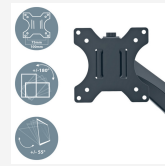

## Leitz Ergo Space Saving Single Monitor Arm

The Leitz Space Saving Single Monitor Arm has a positive impact on posture, promotes proper eye alignment and supports neck and shoulder comfort when the height of the monitor is adjusted correctly, and as recommended, to the ideal ergonomic position. The monitor stand remains stable at all heights and angles and can be easily switched between landscape and portrait mode. It's design is ideal for where space is limited and it will free up valuable desktop space. Ergonomically designed to promote wellness and increase productivity.

## Attributes

- Ergonomic single monitor arm that can improve posture, eye alignment and neck and shoulder comfort when the height of the monitor is adjusted correctly
- Space saving design allows it to be mounted in small spaces while still providing maximum depth of field and optimal visual ergonomics
- Spring-assisted single arm to easily adjust the monitor height (185mm-435mm)
- Features 180° swivel and monitor rotation, +90°/- 90° tilt and allows up, down, forward and backwards adjustment
- Strong and stable design to support 17"-32" flat or curved monitor weighing up to 9 kg (19.8lbs)
- Easy to install with the included quick release detachable Vesa® plate (75 and 100mm) and silicon rubbered c-clamp that will reduce vibration and protect the desk surface or by grommet hole (desktop thickness range: 10-80mm). Tools for assembly and adjustments included
- Cable management system keeps monitor cables organised for a tidier workspace
- IGR certified and TÜV certified

## Specifications

Number	64890089
Colour	dark grey
Dimensions (W x H x D)	550 x 110 x 520 mm
Weight	3600 g
Pallet quantity	48
EAN code	4002432134663