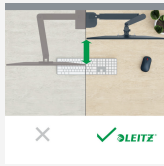

## Leitz Ergo Space Saving Single Monitor Arm

The Leitz Space Saving Single Monitor Arm has a positive impact on posture, promotes proper eye alignment and supports neck and shoulder comfort when the height of the monitor is adjusted correctly, and as recommended, to the ideal ergonomic position. The monitor stand remains stable at all heights and angles and can be easily switched between landscape and portrait mode. It's design is ideal for where space is limited and it will free up valuable desktop space. Ergonomically designed to promote wellness and increase productivity.

## Attributes

- Ergonomic single monitor arm that can improve posture, eye alignment and neck and shoulder comfort when the height of the monitor is adjusted correctly
- Space saving design allows it to be mounted in small spaces while still providing maximum depth of field and optimal visual ergonomics
- Spring-assisted single arm to easily adjust the monitor height (185mm-435mm)
- Features 180° swivel and monitor rotation, +90°/- 90° tilt and allows up, down, forward and backwards adjustment
- Strong and stable design to support 17"-32" flat or curved monitor weighing up to 9 kg (19.8lbs)
- Easy to install with the included quick release detachable Vesa® plate (75 and 100mm) and silicon rubbered c-clamp that will reduce vibration and protect the desk surface or by grommet hole (desktop thickness range: 10-80mm). Tools for assembly and adjustments included
- Cable management system keeps monitor cables organised for a tidier workspace
- IGR certified and TÜV certified