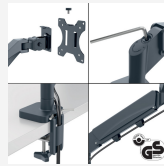

## Leitz Ergo Space Saving Single Monitor Arm

The Leitz Space Saving Single Monitor Arm has a positive impact on posture, promotes proper eye alignment and supports neck and shoulder comfort when the height of the monitor is adjusted correctly, and as recommended, to the ideal ergonomic position. The monitor stand remains stable at all heights and angles and can be easily switched between landscape and portrait mode. It's design is ideal for where space is limited and it will free up valuable desktop space. Ergonomically designed to promote wellness and increase productivity.

## Attributes

- Ergonomic single monitor arm that can improve posture, eye alignment and neck and shoulder comfort when the height of the monitor is adjusted correctly
- Space saving design allows it to be mounted in small spaces while still providing maximum depth of field and optimal visual ergonomics
- Spring-assisted single arm to easily adjust the monitor height (185mm-435mm)
- Features 180° swivel and monitor rotation, +90°/- 90° tilt and allows up, down, forward and backwards adjustment
- Strong and stable design to support 17"-32" flat or curved monitor weighing up to 9 kg (19.8lbs)
- Easy to install with the included quick release detachable Vesa® plate (75 and 100mm) and silicon rubbered c-clamp that will reduce vibration and protect the desk surface or by grommet hole (desktop thickness range: 10-80mm). Tools for assembly and adjustments included
- Cable management system keeps monitor cables organised for a tidier workspace
- IGR certified and TÜV certified