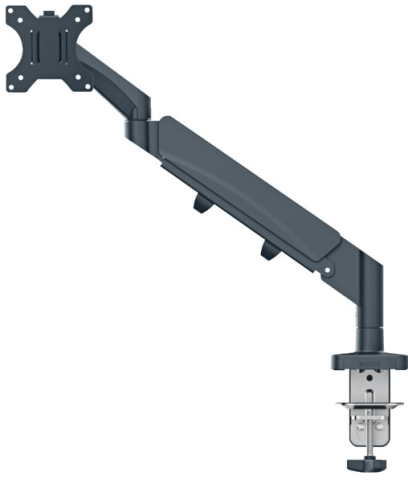

## Leitz Ergo Space Saving Single Monitor Arm

The Leitz Space Saving Single Monitor Arm has a positive impact on posture, promotes proper eye alignment and supports neck and shoulder comfort when the height of the monitor is adjusted correctly, and as recommended, to the ideal ergonomic position. The monitor stand remains stable at all heights and angles and can be easily switched between landscape and portrait mode. It's design is ideal for where space is limited and it will free up valuable desktop space. Ergonomically designed to promote wellness and increase productivity.

## Attributes

- Ergonomic single monitor arm that can improve posture, eye alignment and neck and shoulder comfort when the height of the monitor is adjusted correctly
- Space saving design allows it to be mounted in small spaces while still providing maximum depth of field and optimal visual ergonomics
- Spring-assisted single arm to easily adjust the monitor height (185mm-435mm)
- Features 180° swivel and monitor rotation, +90°/- 90° tilt and allows up, down, forward and backwards adjustment
- Strong and stable design to support 17"-32" flat or curved monitor weighing up to 9 kg (19.8lbs)
- Easy to install with the included quick release detachable Vesa® plate (75 and 100mm) and silicon rubbered c-clamp that will reduce vibration and protect the desk surface or by grommet hole (desktop thickness range: 10-80mm). Tools for assembly and adjustments included
- Cable management system keeps monitor cables organised for a tidier workspace
- IGR certified and TÜV certified

## Specifications

Number	64890089
Colour	dark grey
Dimensions (W x H x D)	550 x 110 x 520 mm
Weight	3600 g
Pallet quantity	48
EAN code	4002432134663