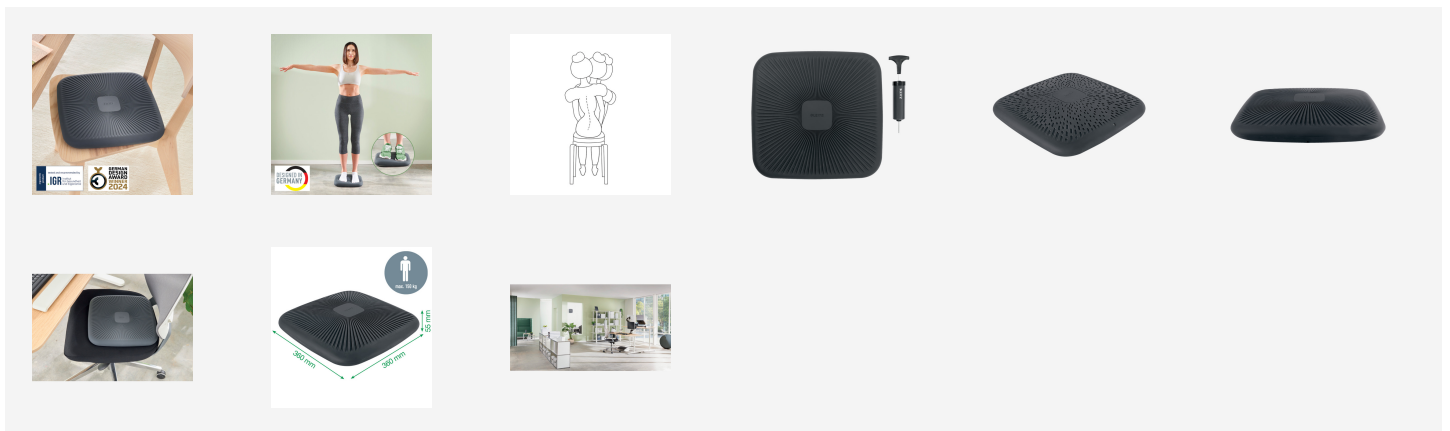

Leitz Ergo Active Wobble Cushion

The Leitz Ergo Active Wobble Cushion is the perfect seat pad for a comfortable and active workspace. Designed to be used on any chair, this inflatable seat cushion helps strengthen the back by creating micro-movement to maintain balance while seated. The IGR certified seat support cushion will improve blood circulation and relieves spinal pressure to reduce discomfort caused by extended periods of sitting or health conditions such as sciatica. Square shape for more improved ergonomics thanks to enlarged sitting surface compared to standard round wobble cushions and intuitive correct positioning on chair. With it's minimalist design, this stylish orthopaedic seat cushion can have a positive impact on wellbeing by effortlessly creating the perfect active working set-up. Combine with other Leitz Ergo products for an inviting and flexible workspace to help you stay active and productive throughout the day.

Attributes

- Square shape for more improved ergonomics thanks to enlarged sitting surface compared to standard round wobble cushions and intuitive correct positioning on chair. Rectangle design to ensure correct positioning on the chair and perfect back alignment. Compatible with any chair to maximise comfort at your workspace
- Can help to reduce discomfort, fatigue and stiffness that can result from extended periods of sitting and health conditions such as sciatica
- Improves blood circulation and can relieve spinal pressure by creating micro-movement to maintain balance and minimising contact between your tailbone and the chair
- Can support up to 150 kg when placed on a chair
- Tested and recommended by the German IGR Institute for Health and Ergonomics, according to DIN 26800 EN ISO 15537
- Ideal for use at home or in the office providing a fully mobile solution
- Comes supplied with an air pump
- Plastic free packaging
- The Leitz Ergo range combines style with premium quality to create an ergonomic and active work environment