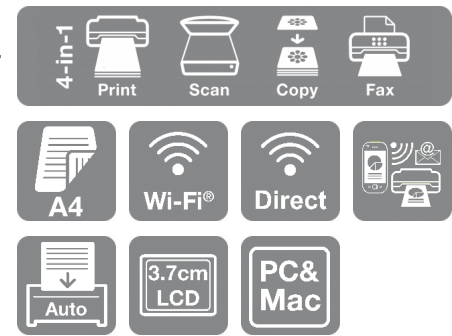

DATASHEET / BROCHURE

KEY FEATURES

- **Multifunction printer with Wi-Fi**
  Print, scan, copy and fax
- **Business features**
  ADF, business-quality documents and A4 double-sided printing
- **Easy mobile printing**
  Print easily from your smartphone or tablet¹
- **Individual inks**
  Save money by only replacing the colour used
- **3.7cm LCD screen**
  Easily navigate through the printer's functions