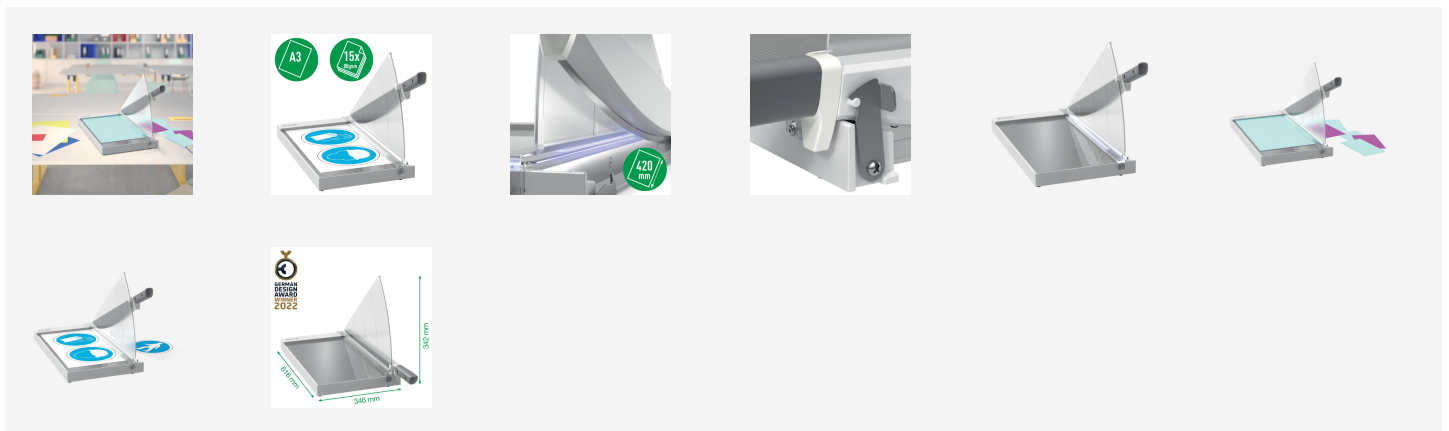

## Leitz Precision Office Paper Cutter A3

The Leitz Precision Office A3 Paper Cutter is perfect for general office use to cut through paper, labels, film, photos, laminates, card and mount board. This powerful and robust office paper cutter will effortlessly cut up to 15 sheets of A3 paper (80gsm) with speed and precision. Features unique EdgeGlow light technology which illuminates the cutting edge for greater visibility and maximum precision. The clear, manual paper clamp keeps the paper secure, while the ergonomic handle ensures comfortable and easy cutting. It is quick and easy to align the paper with the simple guidelines on the smooth, glass work surface. The secure blade safety guard gives total protection and the safety latch keeps the blade locked closed while not in use. With a high quality stainless steel blade, sturdy work surface and an extended 5 year guarantee, you have peace of mind that this A3 paper cutter will provide accurate cutting for many years.

## Attributes

- Powerful and robust A3 paper cutter ideal for general office use
- The high-quality stainless-steel blade cuts up to 15 sheets of 80gsm paper or other materials such as labels, film, photos, laminates, card and mount board
- Unique EdgeGlow light illuminates the cutting edge for greater visibility and maximum precision
- Ergonomic handle ensures effortless and accurate results every time
- Clear manual paper clamp securely holds the paper in place
- Super smooth glass work surface with simple metric grid lines, angle guides and accurate measuring rules for easy paper alignment
- Sturdy plastic base with non-slip rubber feet for safety and stability
- Secure blade safety guard gives total protection while the safety latch keeps the blade locked closed when not in use
- High quality Leitz paper cutter with a 5-year hassle free guarantee (excludes normal wear parts & consumables)