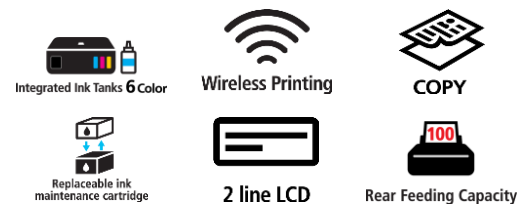

PRODUCT RANGE

PIXMA G650
PIXMA G550
PIXMA G3560
PIXMA G2560
PIXMA G1520

Canon

Live for the story_

* Page yield is the estimated value based on Canon individual test method using the ISO/IEC 29103 chart and continuous printing simulation with the replacement after initial setup.