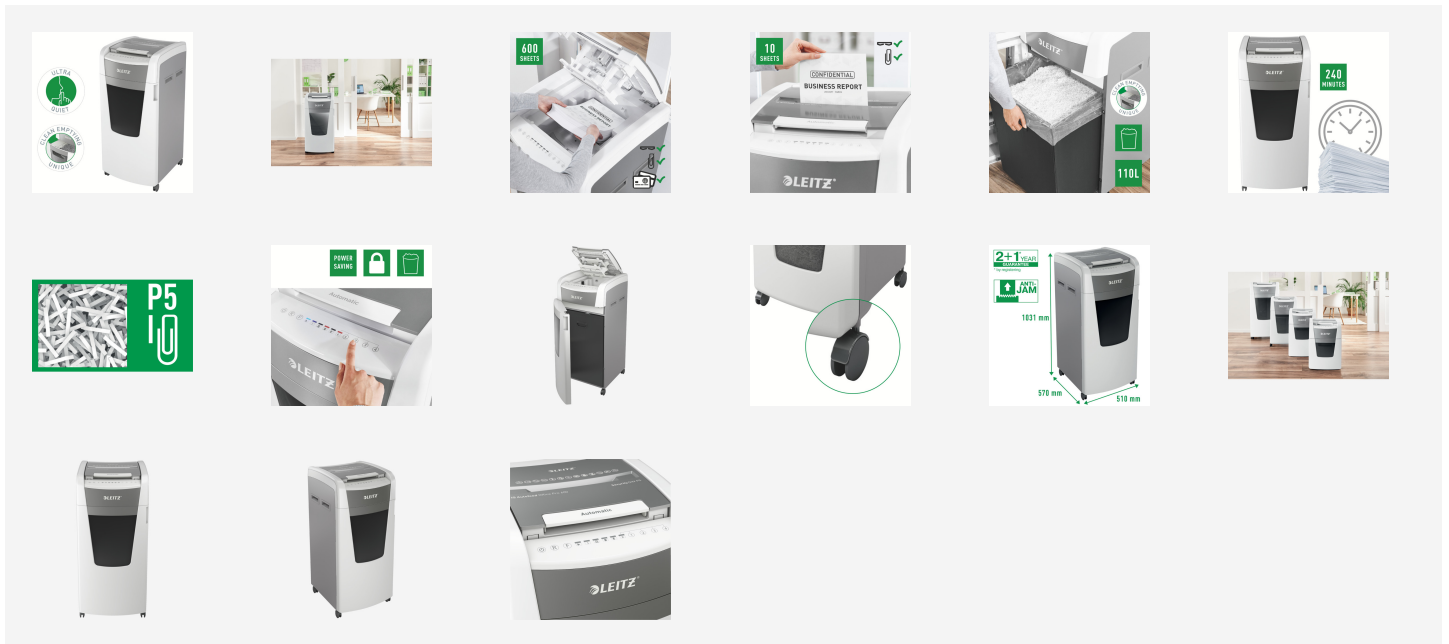

Leitz IQ Autofeed Office Pro 600 Automatic Micro Cut Paper Shredder P5 110L - White

Fully automatic paper shredder from Leitz with unique clean emptying feature. So intelligent it quietly works on its own, just insert your stack of papers (incl. staples & paper clips), close the lid and get on with your day. Higher security and excellent performance with this anti jam, quiet and top of the class long running (240 min) autofeed shredder. Automatically shred 600 sheets of A4 into security P5 (2x15mm) micro cut pieces in one go into the large 110L bin. Simple operation using touch controls.

Attributes

- Autofeed feature for 600 sheets of A4, manual slot for up to 10 sheets (80 gsm)
- Unique clean empty feature (cutters reverse after every use) to prevent paper shreds dropping behind the bin when pulled out
- Infra red bin full sensor as well as 80% full warning to alert user to empty the bin to avoid mess
- Ultra quiet operation - for a calm working environment (when using Leitz oil papers regularly)
- Anti jam technology for uninterrupted shredding - automatically stops and reverses the paper out when too much paper is inserted
- Continuous 240 min run time allowing the full chamber to be shredded in one go, ECO sleep mode activates after 3 minutes of non use
- Security DIN P5 micro cut (2x15mm). The windowless design conceals paper particles securely inside the shredder machine until bin emptied.
- Large 110L high capacity cabinet bin allowing the full chamber to be shredded
- Touch-Control - simple and intuitive for easy operation with pin code lock for ultimate confidence and security
- Also shreds credit cards, staples and paper clips; easy to move the machine around thanks to four high quality wheels
- 2+1 years guarantee (also on cutters) - register to get your extra year