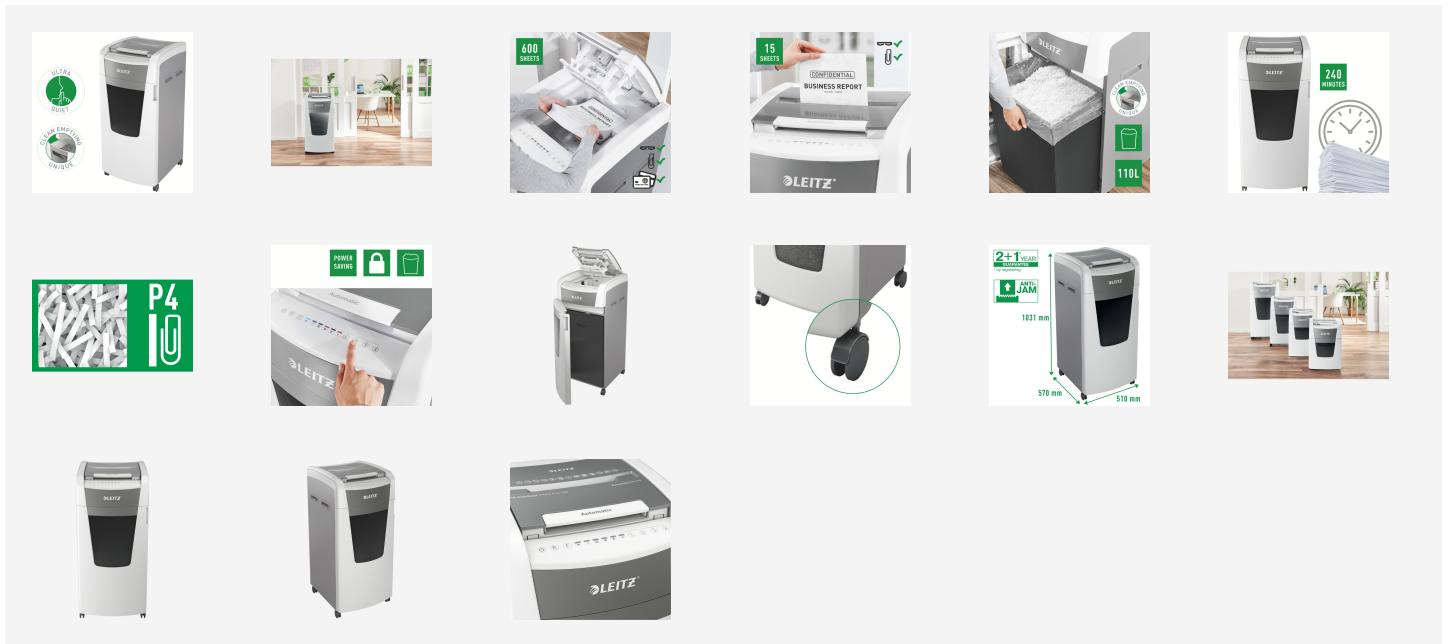

## Leitz IQ Autofeed Office Pro 600 Automatic Cross Cut Paper Shredder P4 110L - White

Fully automatic paper shredder from Leitz with unique clean emptying feature. So intelligent it quietly works on its own, just insert your stack of papers (incl. staples & paper clips), close the lid and get on with your day. Ideal for daily office use. Confidential security and excellent performance with this anti jam, quiet and top of the class long running (240 min) autofeed shredder. Automatically shred 600 sheets of A4 into security P4 (4x36mm) cross cut pieces in one go into the large 110L bin. Simple operation using touch controls.

## Attributes

- Autofeed feature for 600 sheets of A4, manual slot for up to 15 sheets (80 gsm)
- Unique clean empty feature (cutters reverse after every use) to prevent paper shreds dropping behind the bin when pulled out
- Infra red bin full sensor as well as 80% full warning to alert user to empty the bin to avoid mess
- Ultra quiet operation - for a calm working environment (when using Leitz oil papers regularly)
- Anti jam technology for uninterrupted shredding - automatically stops and reverses the paper out when too much paper is inserted
- Continuous 240 min run time allowing the full chamber to be shredded in one go, ECO sleep mode activates after 3 minutes of non use
- Security DIN P4 cross cut (4x36mm). The windowless design conceals paper particles securely inside the shredder machine until bin emptied.
- Large 110L high capacity cabinet bin allowing the full chamber to be shredded
- Touch-Control - simple and intuitive for easy operation with pin code lock for ultimate confidence and security
- Also shreds credit cards, staples and paper clips; easy to move the machine around thanks to four high quality wheels
- 2+1 years guarantee (also on cutters) - register to get your extra year