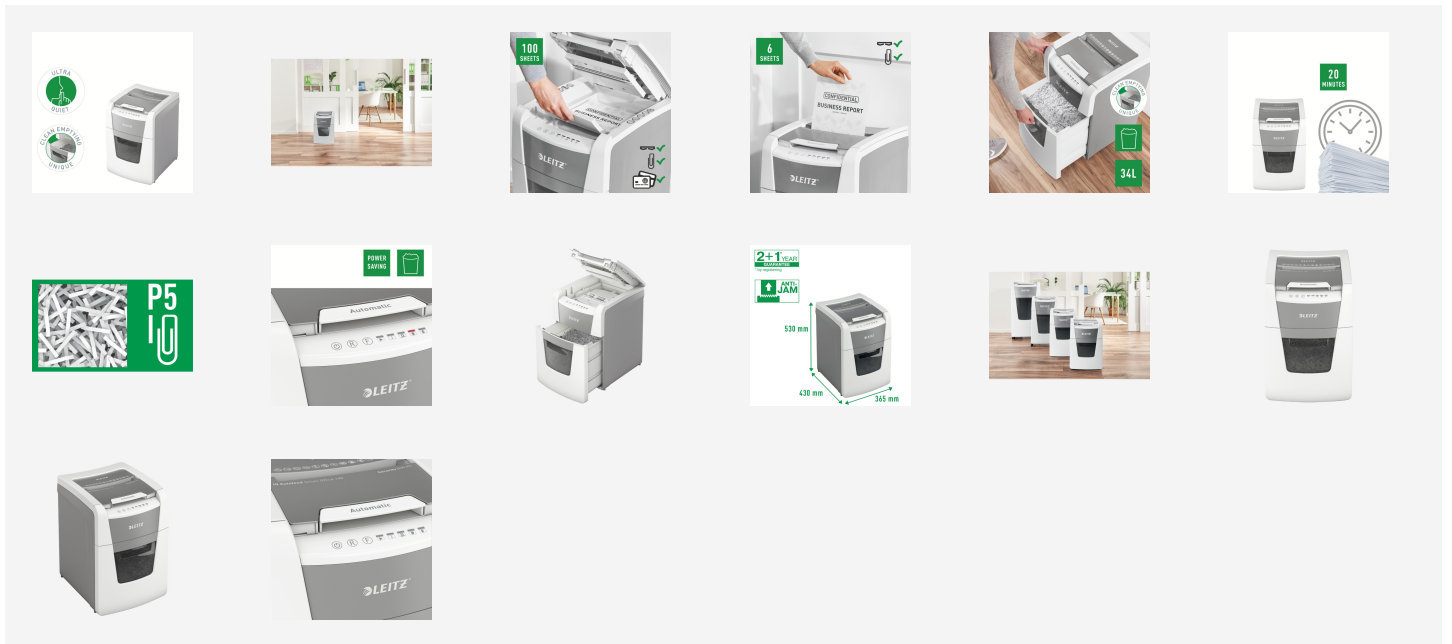

Leitz IQ Autofeed Small Office 100 Automatic Micro Cut Paper Shredder P5 34L - White

Fully automatic paper shredder from Leitz with unique clean emptying feature. So intelligent it quietly works on its own, just insert your stack of papers (incl. staples & paper clips), close the lid and get on with your day. Ideal for small office use. Higher security and excellent performance with this anti jam, quiet and long running (20 min) autofeed shredder. Automatically shred 100 sheets of A4 into security P5 (2x15mm) micro cut pieces in one go into the generous 34L bin. Simple operation using touch controls.

Attributes

- Autofeed feature for 100 sheets of A4, manual slot for up to 6 sheets (80 gsm)
- Unique clean empty feature (cutters reverse after every use) to prevent paper shreds dropping behind the bin when pulled out
- Infra red bin full sensor as well as 80% full warning to alert user to empty the bin to avoid mess
- Ultra quiet operation - for a calm working environment (when using Leitz oil papers regularly)
- Anti jam technology for uninterrupted shredding - automatically stops and reverses the paper out when too much paper is inserted
- Continuous 20 min run time allowing the full chamber to be shredded in one go, ECO sleep mode activates after 3 minutes of non use
- Security DIN P5 micro cut (2x15mm)
- Generous 34L capacity pull out bin allowing the full chamber to be shredded
- Touch-Control - simple and intuitive for easy operation
- Also shreds credit cards, staples and paper clips
- 2+1 years guarantee (also on cutters) - register to get your extra year