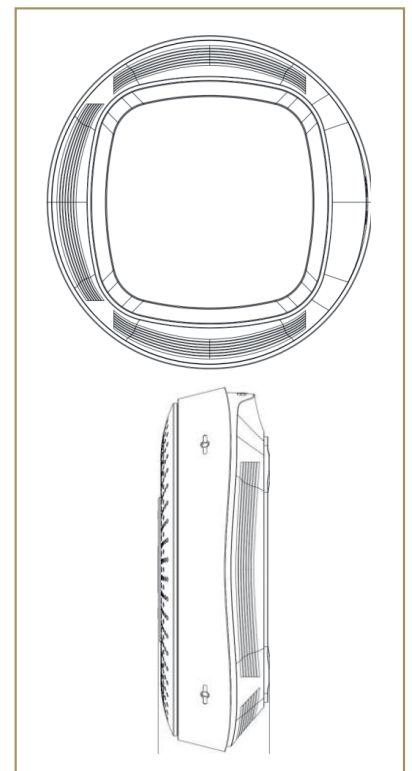

PORTABLE CONFERENCE SPEAKERPHONE

BLUETOOTH/USB/AUX
INCCALLS6

(W) 130.77mm
(L) 130.77mm
(H) 41.00mm

PARAMETERS

Model	INCCALL S6	Mic Frequency Response	100Hz~8KHz
Support Equipment	Telephone/tablet/pc and etc	Mic Directivity	360° Omnidirectional
Connection Mode	Bluetooth/USB/AUX	Battery Capacity	3.7V/2600mAH
Speaker Rated Output Power	3W RMS	Charging Time	1.5-2Hours
Support Equipment	20Hz~20KHz(±1dB)	Time of Endurance	Talking for 20hours, Standby 90days
SNR	> 50dB	DC Input	5V/2A
Bluetooth Type	VS.2	Size	131*131*41mm
Bluetooth Distance	20meters	Weight	285g
Working Frequency	24.567MHZ/ 24MHZ/2402~ 2480MHZ	Color	Black
Mic Sensitivity	-26dBFS		