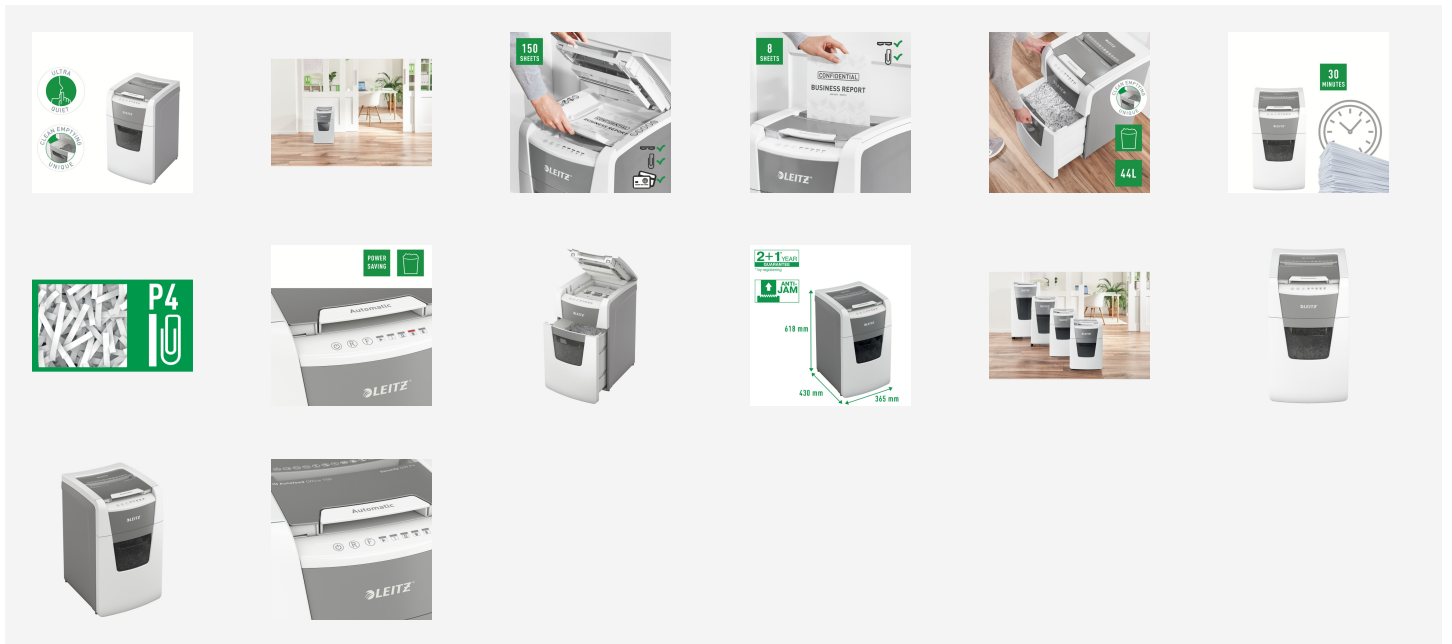

Leitz IQ Autofeed Office 150 Automatic Cross Cut Paper Shredder P4 44L - White

Fully automatic paper shredder from Leitz with unique clean emptying feature. So intelligent it quietly works on its own, just insert your stack of papers (incl. staples & paper clips), close the lid and get on with your day. Ideal for office use. Confidential security and excellent performance with this anti jam, quiet and long running (30 min) autofeed shredder. Automatically shred 150 sheets of A4 into security P4 (4x30mm) cross cut pieces in one go into the generous 44L bin. Simple operation using touch controls.

Attributes

- Autofeed feature for 150 sheets of A4, manual slot for up to 8 sheets (80 gsm)
- Unique clean empty feature (cutters reverse after every use) to prevent paper shreds dropping behind the bin when pulled out
- Infra red bin full sensor as well as 80% full warning to alert user to empty the bin to avoid mess
- Ultra quiet operation - for a calm working environment (when using Leitz oil papers regularly)
- Anti jam technology for uninterrupted shredding - automatically stops and reverses the paper out when too much paper is inserted
- Continuous 30 min run time allowing the full chamber to be shredded in one go, ECO sleep mode activates after 3 minutes of non use
- Security DIN P4 cross cut (4x30mm)
- Generous 44L capacity pull out bin allowing the full chamber to be shredded
- Touch-Control - simple and intuitive for easy operation
- Also shreds credit cards, staples and paper clips
- 2+1 years guarantee (also on cutters) - register to get your extra year