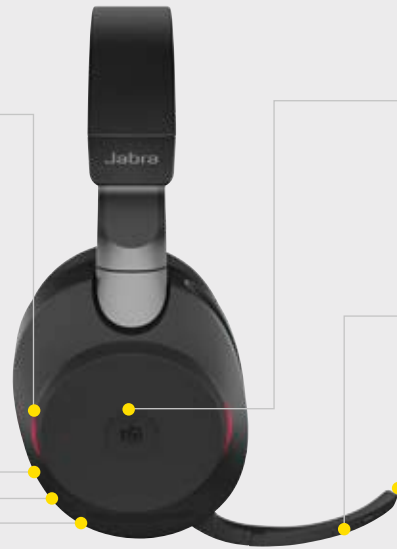

## HOW TO USE

Push both at same time x1 to turn busylight on/off

Push x1

Press and hold for 1 sec

Push x1

Push x1

Press and hold for 1 sec

Push x1. Alternatively move the microphone boom arm down to answer an incoming call.

Push x1 when signed into Microsoft Teams to join an active Microsoft Teams meeting or view Microsoft Teams missed calls and voicemails

Push x1 during a call

Push x1 to activate Voice Assistant when not on a call