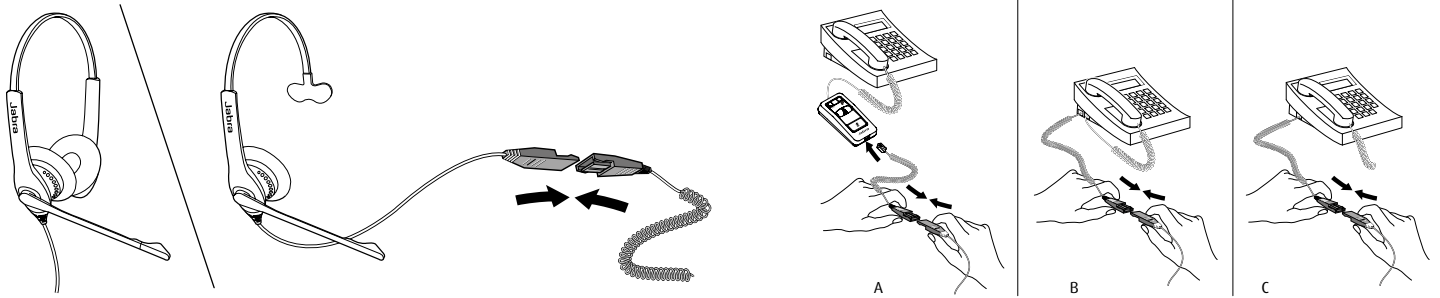

How to connect

Duo or mono available with QD connectivity (USB available)

QD connectivity