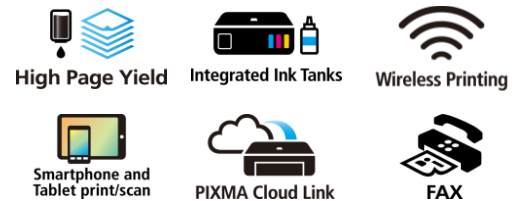

- Enjoy incredible page yields with refillable ink tanks
- Print high quality documents and vivid borderless photos
- Easy Wi-Fi print and scan from multiple devices
- Compact, reliable 4-In-One - ideal for offices
- Versatile and productive with 20 page ADF