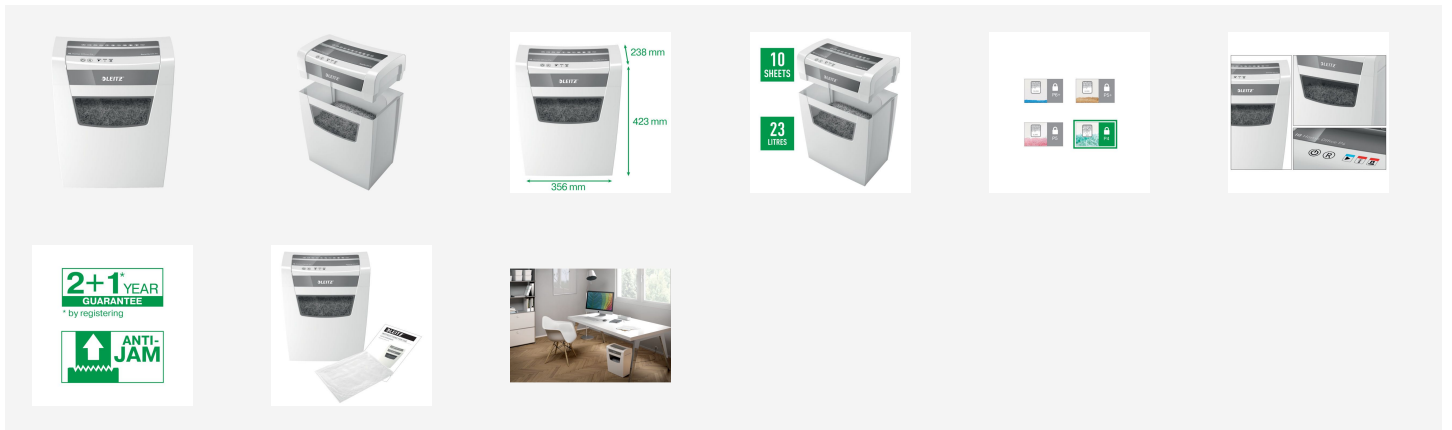

Leitz IQ Home Office Paper Shredder P4

An exciting new stylish personal shredder from Leitz. Compact size for easy positioning, ideal for the home office user. Bring some style to your home office with this anti jam, quiet and long running shredder. Shred 10 sheets of A4 into the generous 23L bin with simple operation using touch controls. Increase the security in your document destruction with this Security DIN P4 shredder.

Attributes

- Quiet operation - for a calm working environment (when using Leitz oil papers regularly)
- Shreds up to 10 sheets of A4 per pass - your companion at your desk
- Anti jam technology for uninterrupted shredding - automatically stops and reverses the paper out when too much paper is inserted
- Continuous 6 minute run time - ideal for occasional shredding use. LED light signals when the shredder needs to stop to cool down
- 1.8 meter per minute shred speed
- Touch-Control - simple and intuitive for easy operation
- Easy to empty 23L bin - for up to 225 sheets before it needs to be emptied
- 356 (w) x 423 (h) x 238 (d), 6.5Kg
- 2+1 years guarantee - register to get your extra year
- Also shreds staples and paper clips

Specifications

Number	80091000
Colour	white
Dimensions (W x H x D)	423 x 356 x 238 mm
Cut Type	Cross Cut
Maximum Slot Entry Width (mm)	220
Period of Warranty	2 + 1 year
Run Time From Cold (min)	6 min
Run Time/Cool Down Time (min)	60 min
Security Level	P-4
Shred Size	4 x 28 mm
Cutting capacity 70 gsm in sheets	11
Cutting capacity 80 gsm in sheets	10
Container/collection volume in l	23
Shredder material	Staples and paper clips
Weight	6500 g
Pallet quantity	36
EAN code	4002432119073