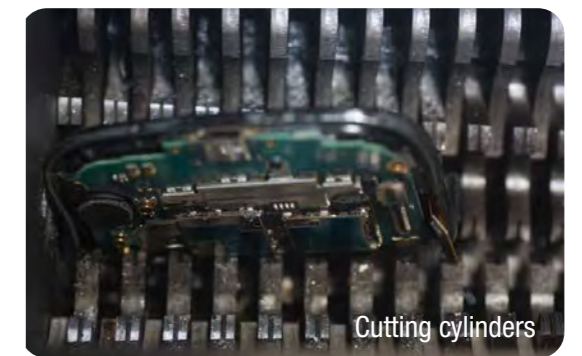

This unique product only requires standard power, unlike industrial shredders that need special power requirements, dedicated areas in your facility because of noise and dust. Our FlashEx is "plug and play" and can be used anywhere in the work place.

The FlashEx has a specially designed solid cutting head which grabs the material with specially designed claw like cutting cylinders pulling material into the unit. It automatically reverses itself on thicker material until the item is totally destroyed to 4x15mm end waste particle. The FlashEx has incorporated an Auto Safety feed opening, keeping the operator safe but still able to watch the destruction through the viewing window. The i-control operation unit is guaranteeing an easy-to-use machine and provides full control to the operator.

The intimus FlashEx is the only safe and reliable way to protect and destroy your sensitive multimedia and digital formats in the workplace in real time, not having to store it for pick up, increasing the potential for data theft. Call us today for more details on this product and let us share our complete product portfolio with you on our complete line of information destruction devices.