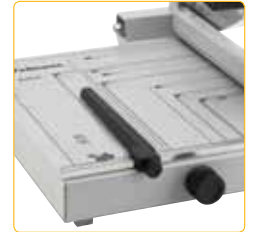

FELLOWES® Astro A4

Heavy Duty A4 Guillotine

High performance A4 guillotine designed for multiple users in large offices

- High quality professional A4 guillotine designed for heavy duty applications
- Heavy weight metal base includes automatic safety guard
- Maximum cut length of 385mm for all popular paper and photo sizes
- High quality steel blade capable of cutting paper, carton and thin plastic film
- Accurately cuts up to 50 sheets of paper per cycle
- Adjustable and lockable front and back stops
- Fully calibrated and adjustable ruled gauge
- Solid design includes cast blade mounting block
- Permanent and clear blade guard

Fellowes

FELLOWES® Astro A4

Unique Features

HEAVY DUTY AND
HIGH CAPACITY

Enables high cutting
capacity (50 sheets) for
high productivity

OVERSIZE A4
CUTTING BED

Ideal for oversize sheets
up to 385mm in length

CLEAR PROTECTIVE
BLADE GUARD

Travels up and down with
the blade, ensuring safe
operation by users

ADJUSTABLE
BACK STOP

Ideal mechanism for
aligning sheets to the
correct size or guide line
- ideal for repeat cuts

MANUAL CLAMP
MECHANISM

Clamp pressure can be
adjusted when cutting
sheets. The mechanism
ensures papers remain
stable during the cutting
process - very important
for high capacity cutting

ADJUSTABLE &
LOCKABLE FRONT STOP