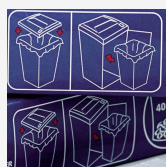

## Rexel AS1000 Plastic Waste Bags for Large Office Shredders 115L

Waste sacks opening 77.5cm depth 97.5cm. Single Bag Size = 390mm x 390mm x 9115mm