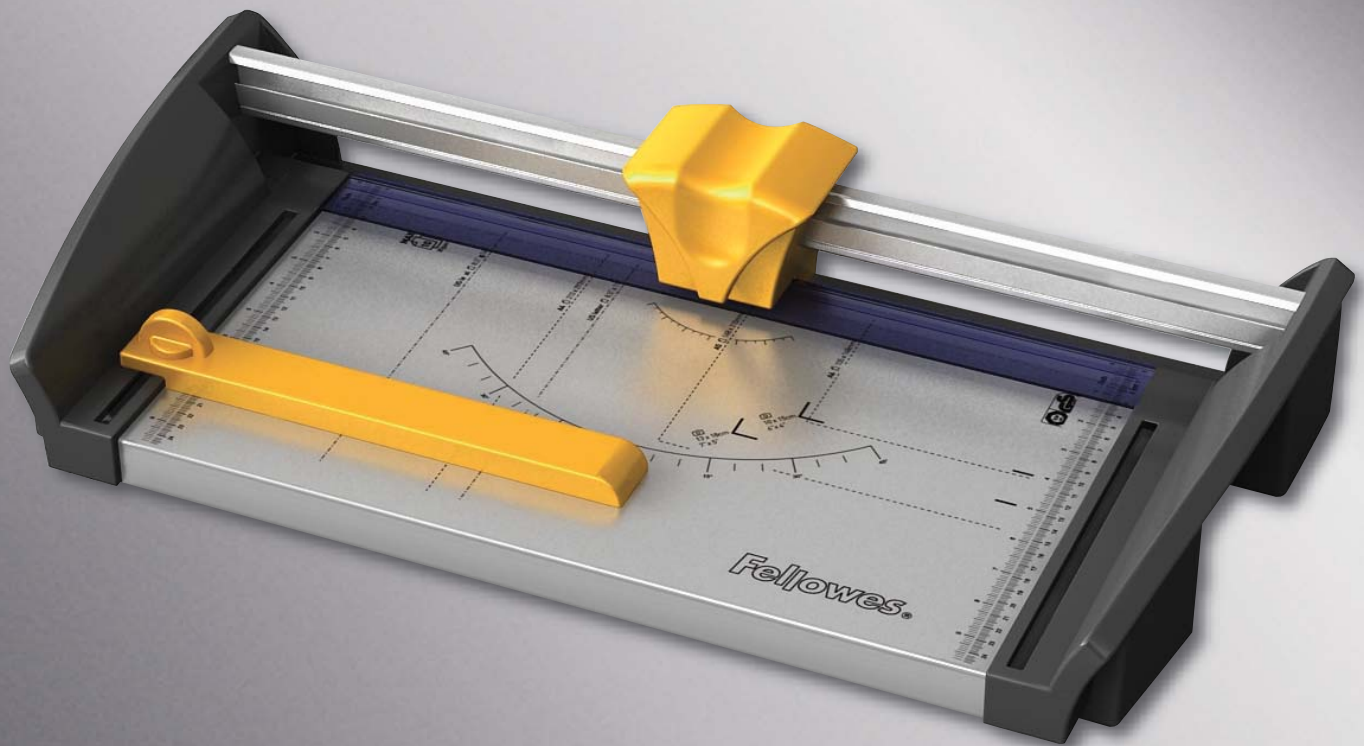

Atom A4 Rotary Trimmer

ATOM A4 OFFICE TRIMMER

- Heavy use in the commercial office
- High sheet capacity, ideal for trimming large volumes of documents
- Stainless steel SafeCut™ blade, encapsulated for user safety
- Heavy duty rotary SafeCut™ blade accepts materials including card, plastic sheet and foam board
- Durable full metal cutting base with integrated anti-slip feet
- Market-leading 30 sheet (80gsm) cutting capacity
- Accredited with TUV & GS safety approval
- Cutting guides for DIN sizes, photos and radius for angled cuts
- Adjustable back margin for precise cutting
- Variable paper clamp minimises paper movement when cutting
- Secure park position for cutting carriage ensures trimmer is safe when carried
- Carry points for easy portability • Häufige Verwendung im professionellen Umfeld
- Hohe Blattkapazität, ideal zur Bearbeitung vieler Dokumente
- SafeCut™ Klinge aus Edelstahl in Kunststoffkassette, zum Schutz des Anwenders

DESIGNED TO WORK

Atom A4 Rotary Trimmer

SafeCut™ blade encapsulated for user safety

Adjustable back margin for precise repeat cutting

Durable full metal cutting base

Easy to use cutting guides

Carry points for easy portability

Core Specifications

Name	Atom A4
Blade Type	Rotary
Paper format	A4
Cutting length	380mm
Cutting capacity	30 sheets
Cuts the following material	
film/photos/fabric/board	all except board
No. Blades included	1
Machine Warranty	2
Order No:	5410601

Logistics

UPC	0043859550968
SCS	50043859550963
Unit Dimensions (mm)	715 x 415 x 150
Unit Weight (kg)	3
Packaging Dimensions (mm)	720 x 430 x 165
Retail Weight (kg)	TBC
Master Outer Dimensions (mm)	TBC
Master Weight (kg)	TBC
Units Per Outer	TBC