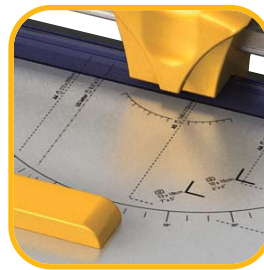

Atom A4 Rotary Trimmer

ATOM A4 OFFICE TRIMMER

- Heavy use in the commercial office
- High sheet capacity, ideal for trimming large volumes of documents
- Stainless steel SafeCut™ blade, encapsulated for user safety
- Heavy duty rotary SafeCut™ blade accepts materials including card, plastic sheet and foam board
- Durable full metal cutting base with integrated anti-slip feet
- Market-leading 30 sheet (80gsm) cutting capacity
- Accredited with TUV & GS safety approval
- Cutting guides for DIN sizes, photos and radius for angled cuts
- Adjustable back margin for precise cutting
- Variable paper clamp minimises paper movement when cutting
- Secure park position for cutting carriage ensures trimmer is safe when carried
- Carry points for easy portability • Häufige Verwendung im professionellen Umfeld
- Hohe Blattkapazität, ideal zur Bearbeitung vieler Dokumente
- SafeCut™ Klinge aus Edelstahl in Kunststoffkassette, zum Schutz des Anwenders

DESIGNED TO WORK

Atom A4 Rotary Trimmer

SafeCut™ blade encapsulated for user safety

Adjustable back margin for precise repeat cutting

Durable full metal cutting base

Easy to use cutting guides

Carry points for easy portability

Core Specifications

Name	Atom A4
Blade Type	Rotary
Paper format	A4
Cutting length	380mm
Cutting capacity	30 sheets
Cuts the following material	
film/photos/fabric/board	all except board
No. Blades included	1
Machine Warranty	2
Order No:	5410601