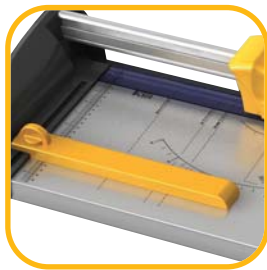

Atom A4 Rotary Trimmer

ATOM A4 OFFICE TRIMMER

- Heavy use in the commercial office
- High sheet capacity, ideal for trimming large volumes of documents
- Stainless steel SafeCut™ blade, encapsulated for user safety
- Heavy duty rotary SafeCut™ blade accepts materials including card, plastic sheet and foam board
- Durable full metal cutting base with integrated anti-slip feet
- Market-leading 30 sheet (80gsm) cutting capacity
- Accredited with TUV & GS safety approval
- Cutting guides for DIN sizes, photos and radius for angled cuts
- Adjustable back margin for precise cutting
- Variable paper clamp minimises paper movement when cutting
- Secure park position for cutting carriage ensures trimmer is safe when carried
- Carry points for easy portability • Häufige Verwendung im professionellen Umfeld
- Hohe Blattkapazität, ideal zur Bearbeitung vieler Dokumente
- SafeCut™ Klinge aus Edelstahl in Kunststoffkassette, zum Schutz des Anwenders

DESIGNED TO WORK

Atom A4 Rotary Trimmer

SafeCut™ blade encapsulated for user safety

Adjustable back margin for precise repeat cutting

Durable full metal cutting base

Easy to use cutting guides

Carry points for easy portability

Core Specifications

Name	Atom A4
Blade Type	Rotary
Paper format	A4
Cutting length	380mm
Cutting capacity	30 sheets
Cuts the following material	
film/photos/fabric/board	all except board
No. Blades included	1
Machine Warranty	2
Order No:	5410601

Logistics

UPC	0043859550968
SCS	50043859550963
Unit Dimensions (mm)	715 x 415 x 150
Unit Weight (kg)	3
Packaging Dimensions (mm)	720 x 430 x 165
Retail Weight (kg)	TBC
Master Outer Dimensions (mm)	TBC
Master Weight (kg)	TBC
Units Per Outer	TBC