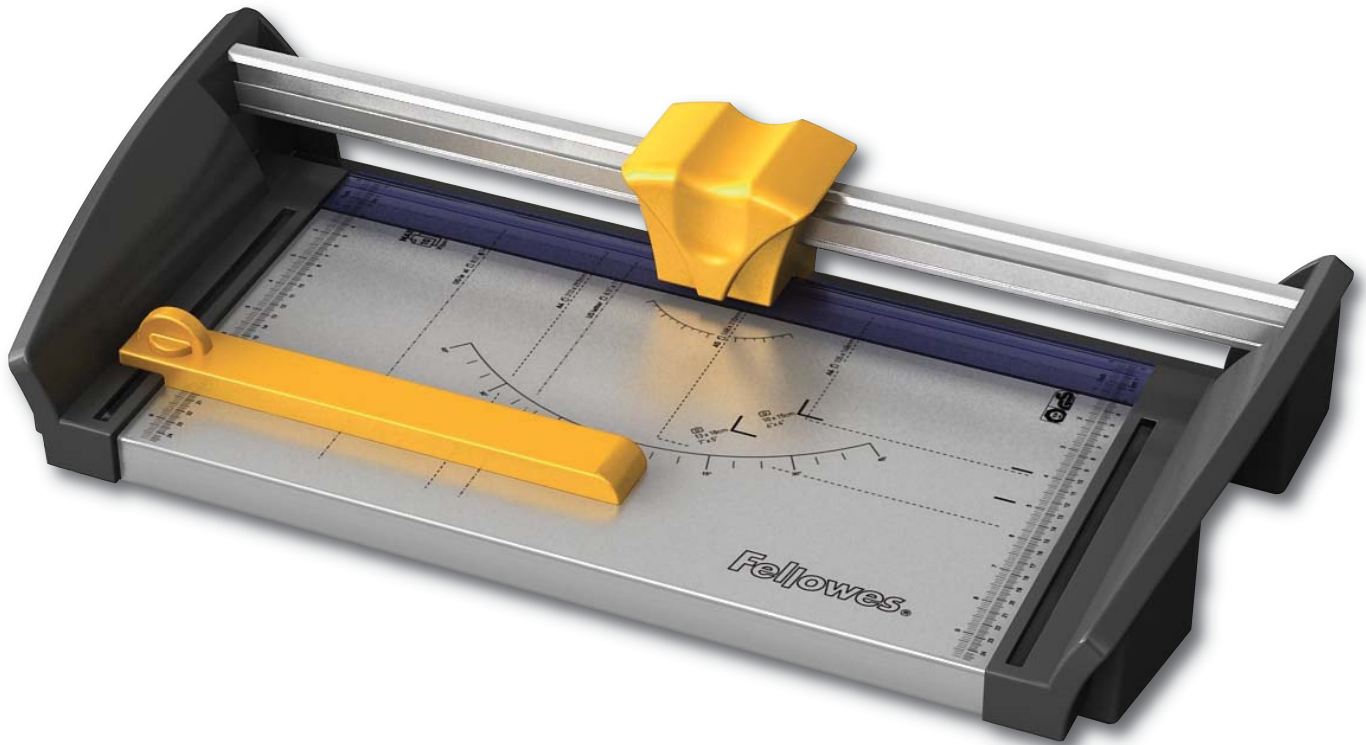

Atom A4 Rotary Trimmer

ATOM A4 OFFICE TRIMMER

- Heavy use in the commercial office
- High sheet capacity, ideal for trimming large volumes of documents
- Stainless steel SafeCut™ blade, encapsulated for user safety
- Heavy duty rotary SafeCut™ blade accepts materials including card, plastic sheet and foam board
- Durable full metal cutting base with integrated anti-slip feet
- Market-leading 30 sheet (80gsm) cutting capacity
- Accredited with TUV & GS safety approval
- Cutting guides for DIN sizes, photos and radius for angled cuts
- Adjustable back margin for precise cutting
- Variable paper clamp minimises paper movement when cutting
- Secure park position for cutting carriage ensures trimmer is safe when carried
- Carry points for easy portability • Häufige Verwendung im professionellen Umfeld
- Hohe Blattkapazität, ideal zur Bearbeitung vieler Dokumente
- SafeCut™ Klinge aus Edelstahl in Kunststoffkassette, zum Schutz des Anwenders

DESIGNED TO WORK

Atom A4 Rotary Trimmer

SafeCut™ blade encapsulated for user safety

Adjustable back margin for precise repeat cutting

Durable full metal cutting base

Easy to use cutting guides

Carry points for easy portability

Core Specifications

Name	Atom A4
Blade Type	Rotary
Paper format	A4
Cutting length	380mm
Cutting capacity	30 sheets
Cuts the following material	
film/photos/fabric/board	all except board
No. Blades included	1
Machine Warranty	2
Order No:	5410601

Logistics

UPC	0043859550968
SCS	50043859550963
Unit Dimensions (mm)	715 x 415 x 150
Unit Weight (kg)	3
Packaging Dimensions (mm)	720 x 430 x 165
Retail Weight (kg)	TBC
Master Outer Dimensions (mm)	TBC
Master Weight (kg)	TBC
Units Per Outer	TBC