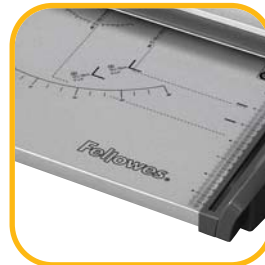

# Plasma A4 Guillotine

Full size SafeCut™ Guard prevents mishandling

Pre-assembled SafeCut™ Guard prevents setup error

Adjustable back margin for precise repeat cutting

Easy to use cutting guides

Carry points for easy portability

## Core Specifications

Name	Plasma A4
Blade Type	Guillotine
Paper format	A4
Cutting length	380mm
Cutting capacity	40 sheets
Cuts the following material film/photos/fabric/board	all
No. Blades included	1
Machine Warranty	2
Order No:	5411001