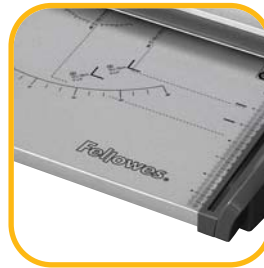

# Fusion A4 Guillotine

Full size SafeCut™ Guard prevents mishandling

Pre-assembled SafeCut™ guard prevents setup error

Easy to use cutting guides

Carry points for easy portability