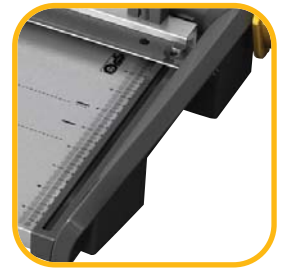

# Fusion A4 Guillotine

Full size SafeCut™ Guard prevents mishandling

Pre-assembled SafeCut™ guard prevents setup error

Easy to use cutting guides

Carry points for easy portability

## Core Specifications

Name	Fusion A4
Blade Type	Guillotine
Paper format	A4
Cutting length	320mm
Cutting capacity	10 sheets
Cuts the following material film/photos/fabric/board	all except board
No. Blades included	1
Machine Warranty	2
Order No:	5410801