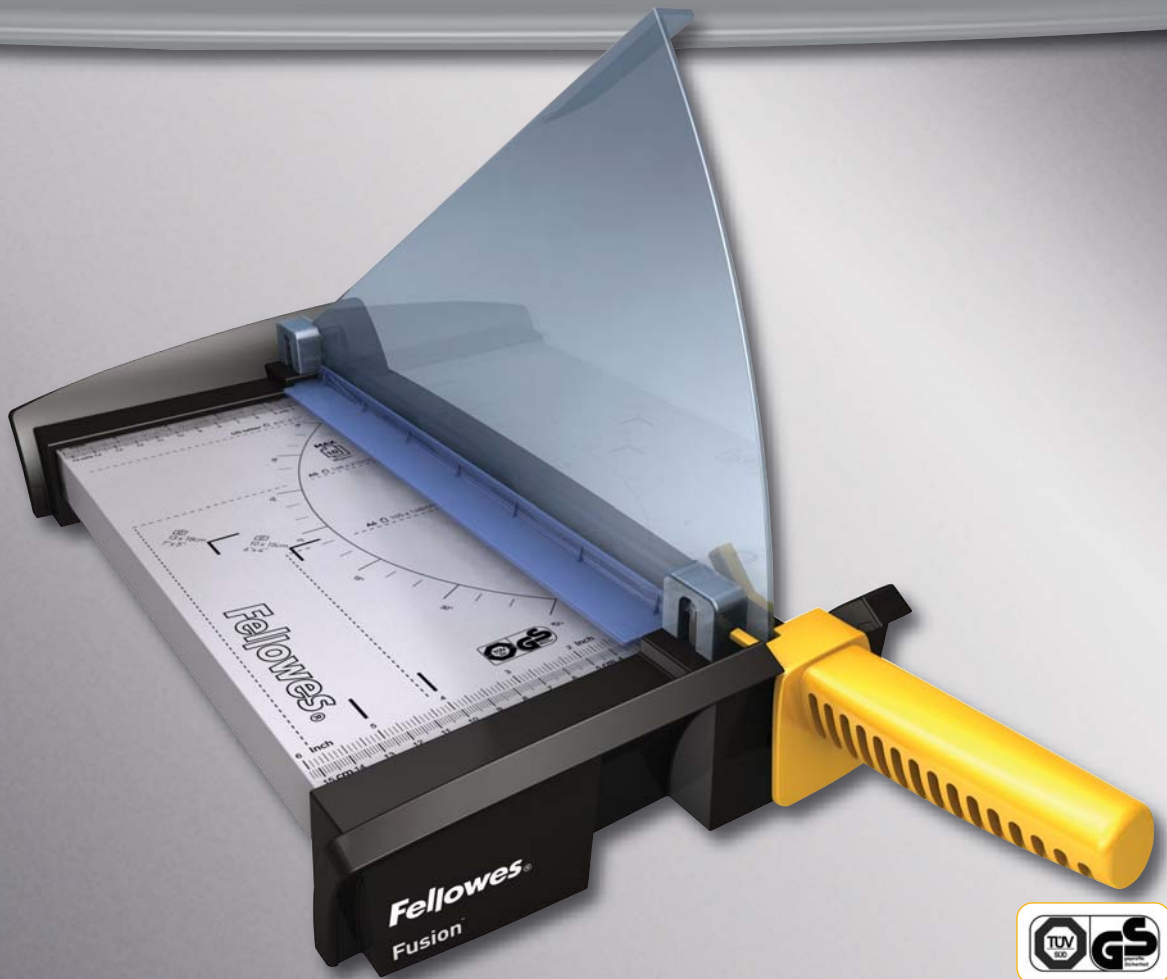

## Fusion A4 Guillotine

### FUSION A4 SMALL OFFICE GUILLOTINE

- Frequent use in the small office
- Quality stainless steel blade facilitates a smooth, one cut motion
- Cuts 10 sheets (80gsm) at a time
- Full size SafeCut™ Guard prevents mishandling
- SafeCut™ Guard is pre-assembled and foldable so no need for assembly and folds down for storage
- Accredited with TUV & GS safety approval
- Ergonomic and user-friendly design
- Solid metal base with integrated anti-slip feet
- Cutting guides for DIN sizes, photos and radius for angled cuts
- Paper clamp minimises paper movement when cutting
- Carry points for easy portability