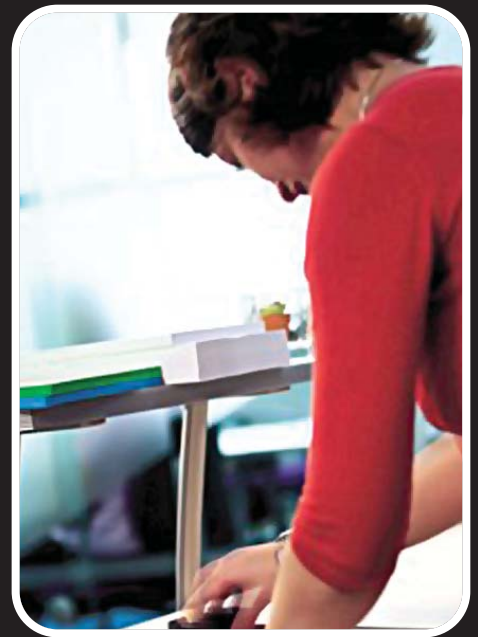

### FUSION A4 SMALL OFFICE GUILLOTINE

- Frequent use in the small office
- Quality stainless steel blade facilitates a smooth, one cut motion
- Cuts 10 sheets (80gsm) at a time
- Full size SafeCut™ Guard prevents mishandling
- SafeCut™ Guard is pre-assembled and foldable so no need for assembly and folds down for storage
- Accredited with TUV & GS safety approval
- Ergonomic and user-friendly design
- Solid metal base with integrated anti-slip feet
- Cutting guides for DIN sizes, photos and radius for angled cuts
- Paper clamp minimises paper movement when cutting
- Carry points for easy portability