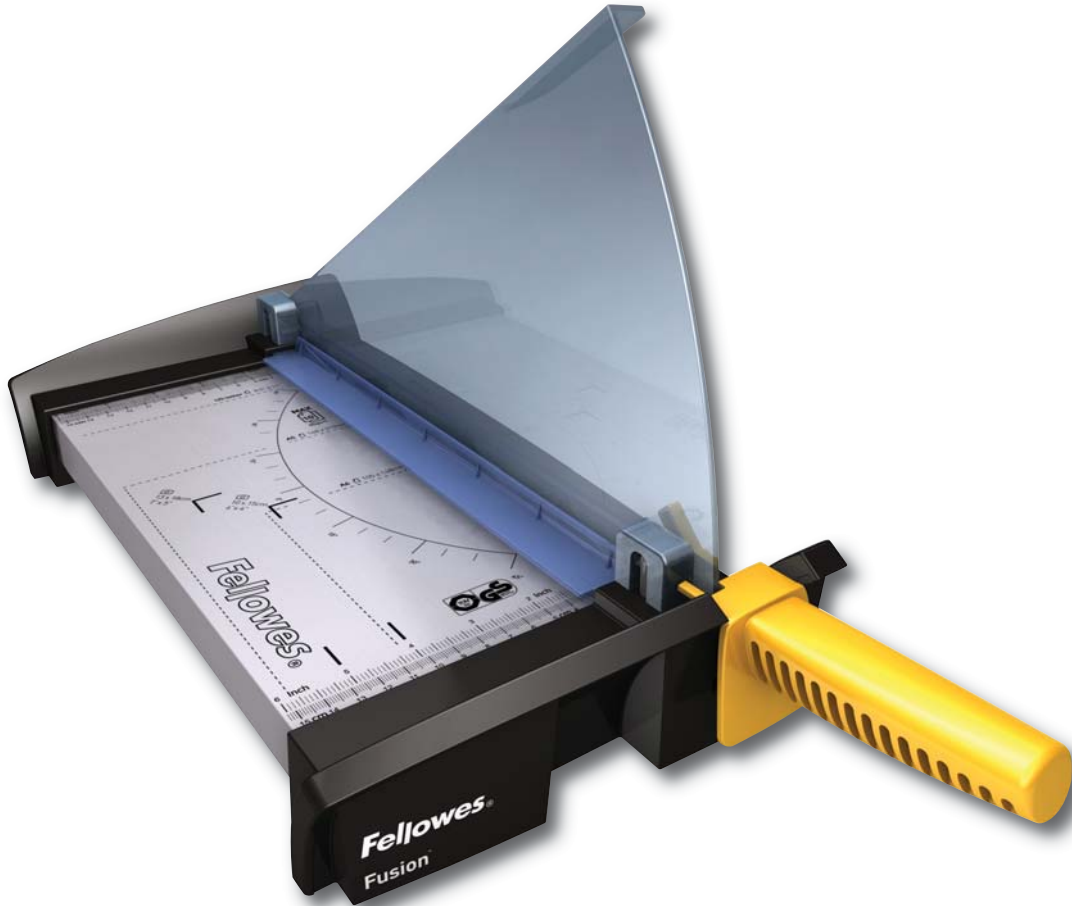

Fusion A4 Guillotine

Full size SafeCut™ Guard prevents mishandling