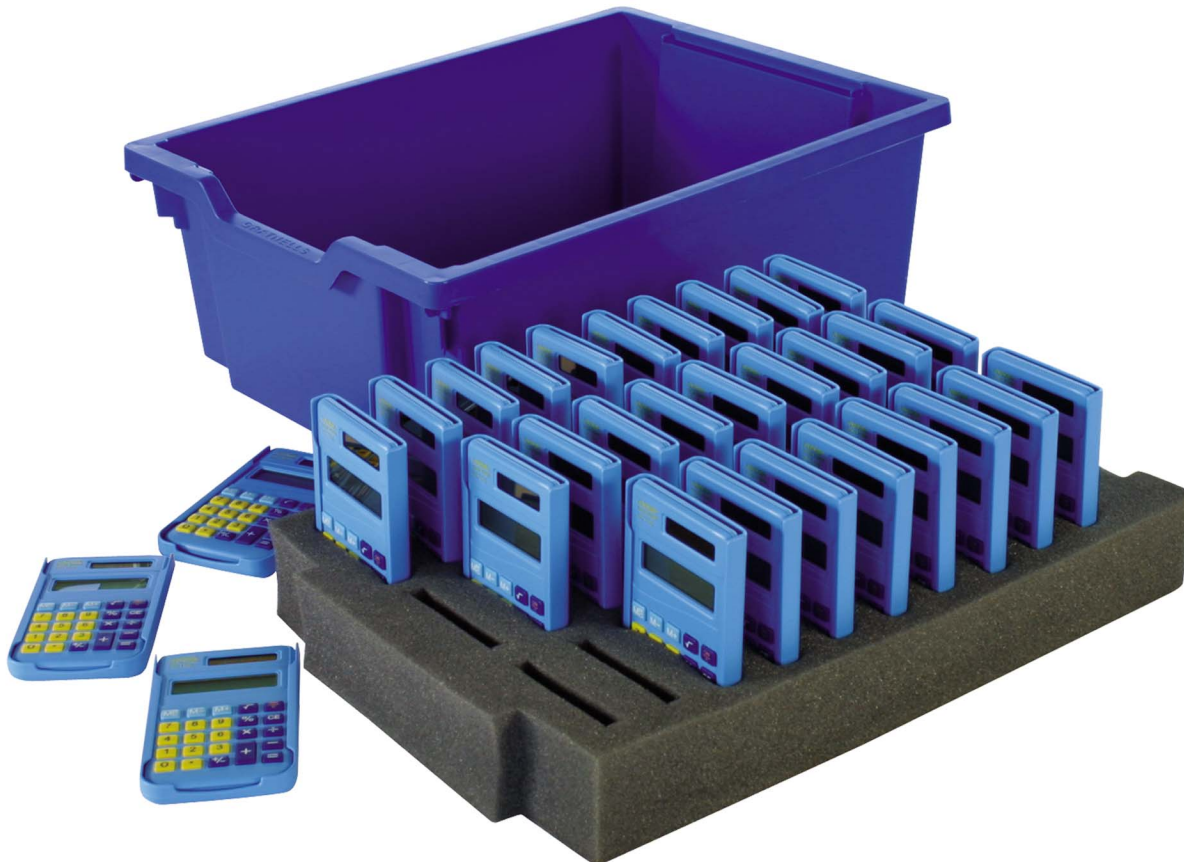

AURORA

CK12 Class Kit

CK12

- Includes 30 x HC106 calculators
- 3 rows of 10 for convenient stock checking
- Foam insert separates & protects each unit
- Packed in a robust quality plastic tray
- Hard protective transparent lid
- Compatible with Gratnells storage system

HC106 Calculator

- Hard slide on case
- Durable hard keys
- Clear 8 digit LCD display
- 4 Constants
- +/- and square root keys
- 3 key memory
- Solar powered
- (WxDxH) 70 x 125 x 13mm