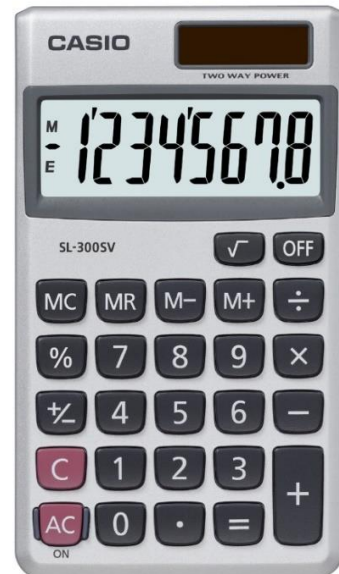

The SL-300SV is a professional pocket calculator suitable for both Home and Office use

- 8 Digit Large LCD Display
- Solar Powered with Back up battery
- 4 Key Memory
- Double size + Key
- Change sign key
- Square Root key
- 3 digit comma markers
- 4 Constants (k)
- Plastic Keys
- Memory stored after switch off
- Protective wallet included
- 2 Year Warranty
- 1 x LR1130 battery included
- Width 7cm
- Length 11.9cm
- Height 0.8cm