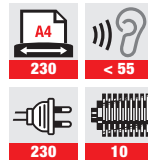

SPECIFICATIONS	CONFIDENTIAL	
Shred size	2 x 8 mm	
Bin volume	15 l	
Suitable for	1-2 persons	
Security level DIN 66399	P-5 / F-2 / O-1 / T-2+	
Shredding capacity*	8 sheets 70 g/m ²	
	8 sheets 80 g/m ²	
Cutting speed	50 mm/sec	
Throughput**	70g/m ²	81 sheets/min.
	80g/m ²	81 sheets/min.
Noise Level	< 55 dB	
Input	220-240 V, 50-60 Hz	
Also shreds:		
Dimensions (WxDxH)	35 x 27 x 57 cm	

** theoretical average performance paper/min

INNOVATIVE CUTTING TECHNOLOGY

- Automatic start / stop
- Automatic reverse
- Overheat and overload protection
- With caster for easy movement
- Equipped with jam free roller avoid paper jam
- One slot for Paper, CDs and ID Cards