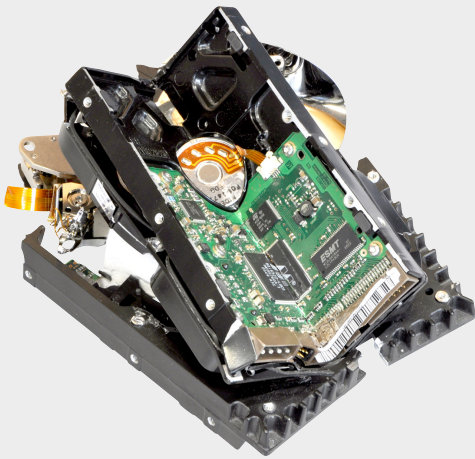

INFORMATION
SECURITY

INTIMUS CRUSHER DESTROYER

HARD DRIVE PHYSICAL
DESTROYER

SSD & HDD in one

- ▶ Destroys all kind of hard drives regardless of size, operating system or interface
- ▶ Fast and easy to operate

PHYSICAL
CRUSHER
AND
DESTROYER

The high-speed, high-powered intimus Crusher is the fastest and lightest NSA/CSS EPL-listed hard drive destroyer on the market. The intimus Crusher meets evolving technology challenges by increasing the speed, amplifying the crushing power, and offering a solid-state destroyer that both perforates and waffles solid-state media, flash drives, USB thumb drives, and SSHD controller boards. HDDs are bent by the Crusher. It is best to combine the Crusher with a Degausser for a full solution for high security requirements. Security level H3* for standalone application.

FEATURES

- Now with more robust crush chamber
- Listed on NSA/CSS evaluated products list
- Bends, breaks, and mangles hard drives, including dataplatters and other internal components, preventing data recovery
- Destroys solid-state media, flash drives, USB thumb drives, and SSHD controller boards
- Independently tested and certified to meet CE directives for safety, compatibility, and interference
- Lightest electric destroyer on the market
- Crushes multiple drives at a time
- Quiet, office-friendly design
- No hydraulics

TECHNICAL DATA

SPECIFICATIONS	
Power Supply	50/60 Hz- Factory configurable
Power Consumption	During standby: 90 W During crush: 1200 W (max)
Media	intimus Crusher: Hard Drives up to 5,7 cm in height With intimus Destroyer: SSD, flash drives, USB thumb drives, SSHD controller boards
Destruction Time	Destroys up to 1,800 (6,4 cm) hard drives per hour Destroys up to 360 (8,9 cm) hard drives per hour
Certifications/Listing	NSA/CSS EPL • CE
Destruction Chamber capacity (HxWxD)	57.4 x 123.7 x 172.2 mm
Temperature	5°C - 40°C
Humidity	10%H - 40%H without condensation
Weight	35.9 kg
Size (HxWxD)	377.7 x 190.8 x 473.5 mm