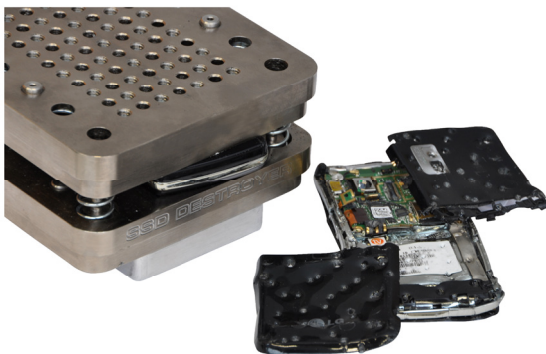

INFORMATION
SECURITY

INTIMUS CRUSHER DESTROYER

HARD DRIVE PHYSICAL
DESTROYER

SSD & HDD in one

- ▶ Destroys all kind of hard drives regardless of size, operating system or interface
- ▶ Fast and easy to operate

PHYSICAL
CRUSHER
AND
DESTROYER

The high-speed, high-powered intimus Crusher is the fastest and lightest NSA/CSS EPL-listed hard drive destroyer on the market. The intimus Crusher meets evolving technology challenges by increasing the speed, amplifying the crushing power, and offering a solid-state destroyer that both perforates and waffles solid-state media, flash drives, USB thumb drives, and SSHD controller boards. HDDs are bent by the Crusher. It is best to combine the Crusher with a Degausser for a full solution for high security requirements. Security level H3* for standalone application.

FEATURES

- Now with more robust crush chamber
- Listed on NSA/CSS evaluated products list
- Bends, breaks, and mangles hard drives, including dataplatters and other internal components, preventing data recovery
- Destroys solid-state media, flash drives, USB thumb drives, and SSHD controller boards
- Independently tested and certified to meet CE directives for safety, compatibility, and interference
- Lightest electric destroyer on the market
- Crushes multiple drives at a time
- Quiet, office-friendly design
- No hydraulics

TECHNICAL DATA

SPECIFICATIONS	
Power Supply	50/60 Hz- Factory configurable
Power Consumption	During standby: 90 W During crush: 1200 W (max)
Media	intimus Crusher: Hard Drives up to 5,7 cm in height With intimus Destroyer: SSD, flash drives, USB thumb drives, SSHD controller boards
Destruction Time	Destroys up to 1,800 (6,4 cm) hard drives per hour Destroys up to 360 (8,9 cm) hard drives per hour
Certifications/Listing	NSA/CSS EPL • CE
Destruction Chamber capacity (HxWxD)	57.4 x 123.7 x 172.2 mm
Temperature	5°C - 40°C
Humidity	10%H - 40%H without condensation
Weight	35.9 kg
Size (HxWxD)	377.7 x 190.8 x 473.5 mm