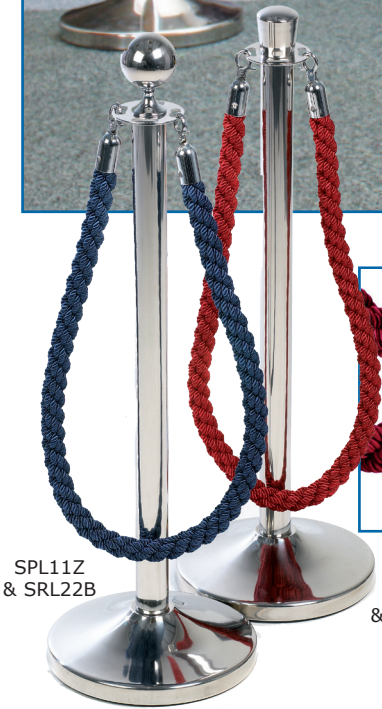

## 'OBEX BARRIERS<sup>®</sup>' ROPE BARRIERS

**i Information**  
SIMPLY BUY YOUR POST & ADD YOUR ROPE TO SUIT YOUR REQUIREMENTS

High quality polished stainless steel posts for a durable & aesthetic finish

The ropes are manufactured from high quality polyester

Ideal where you need to channel traffic; hotels, airports, warehouses, offices, showrooms etc

4 way connectivity

Description	Post Size H x W mm	Model
Stainless Steel Post		
Ball Head	987 x 320	SPL11Z
Top Hat Head	935 x 320	SPL21Z
Ropes		
Red	1500	SRL21R
Blue		SRL22B
Black		SRL25B
Wall Hook		
-	-	SHL01Z