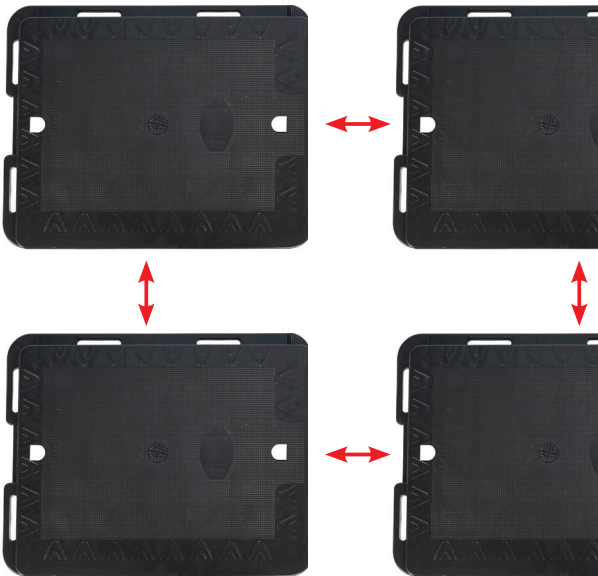

INTERCONNECTING DOLLIES

Dolly

Use the QR Code with your smartphone or tablet device to watch the product video.

Each pack consists of 2 dollies. For a greater saving purchase 5 packs (10 dollies)
Simply 'snap lock' the dollies together to create your required size
Mobile on 4 x 50mm polypropylene castors

Overall Size L x W x H mm	Weight kg	Model
485 x 380 x 85	5	PD638Y