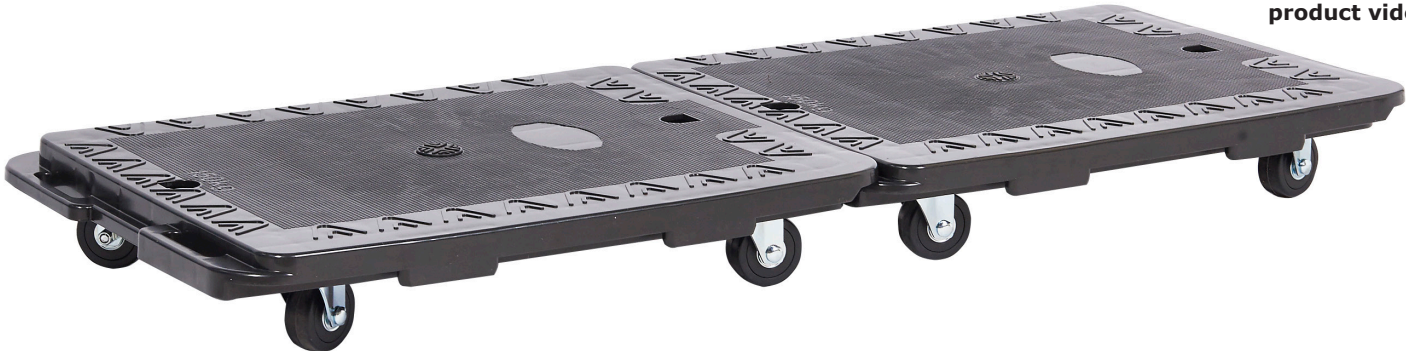

INTERCONNECTING DOLLIES

Dolly

Use the QR Code with your smartphone or tablet device to watch the product video.

Each pack consists of 2 dollies. For a greater saving purchase 5 packs (10 dollies)
Simply 'snap lock' the dollies together to create your required size
Mobile on 4 x 50mm polypropylene castors

Overall Size L x W x H mm	Weight kg	Model
485 x 380 x 85	5	PD638Y