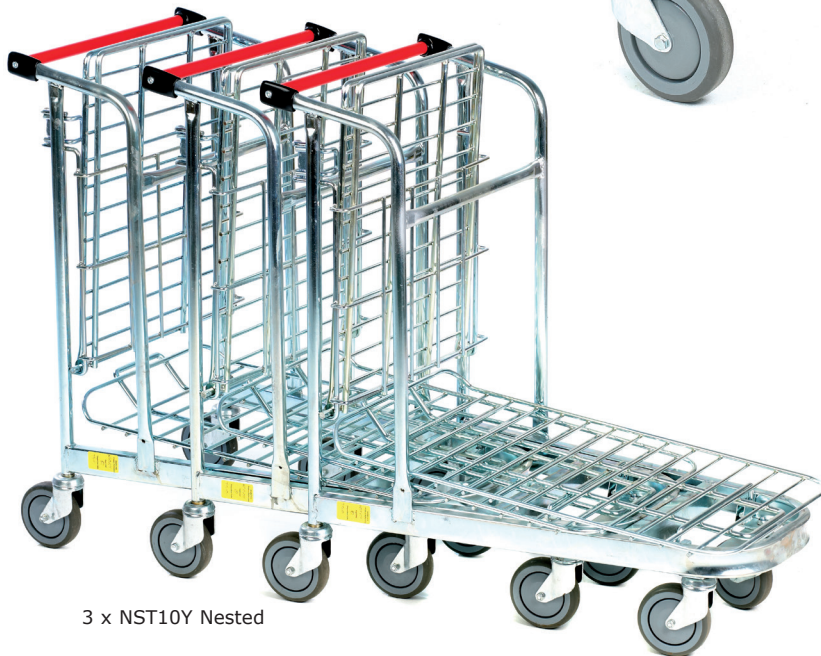

# STOCK TROLLEY

200kg  
evenly  
distributed

SOME  
ASSEMBLY  
REQUIRED

NST10Y

3 x NST10Y Nested

Folding top shelf to allow you to fit larger goods on the bottom shelf  
Mobile on 4 swivel 125mm rubber castors  
Load cap: top shelf 50kg & bottom shelf 150kg

Overall Size L x W x H mm	Shelf Heights mm	Weight kg	Model
905 x 540 x 940	220 / 535	24	NST10Y