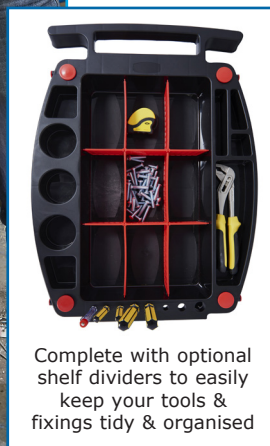

ProPlaz® Handy

'PROPLAZ® HANDY' TOOL TROLLEY

HI663Y

Complete with optional shelf dividers to easily keep your tools & fixings tidy & organised

HI663Y

High quality hardwearing black plastic shelves with aluminium uprights
Complete with optional shelf dividers to keep your tools tidy
Ideal for use in warehouses, workshops etc.
Lightweight & easy to clean
Mobile on 4 x 100mm swivel castors, 2 with brakes