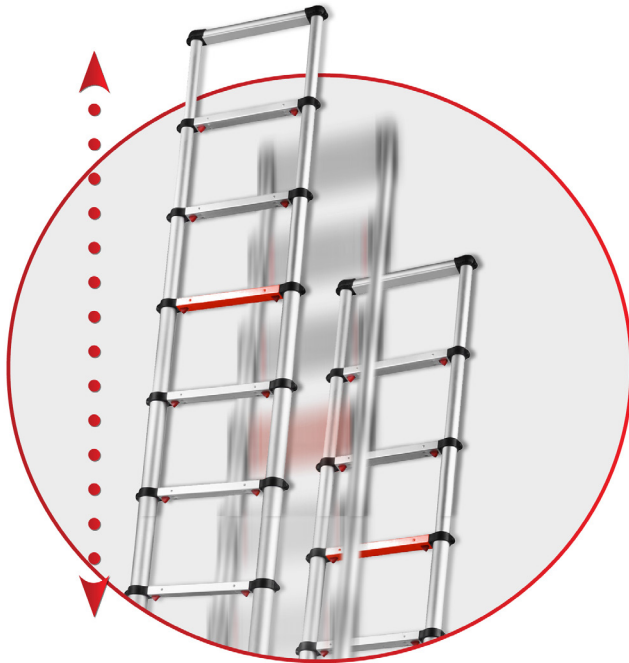

# TELESCOPIC LADDER

Folds quickly & easily for compact storage. Simply push the buttons to close. The unit has a flange in the legs which restricts air flow and therefore gives controlled retraction to compact the unit smoothly from 3810mm extended height to 910mm closed height

**NEW** spacers allow the unit to sit away from the wall at the top inline with new EN 131 regulations

**i Information**  
**CONTROLLED RETRACTION TO GUARD AGAINST TRAPPED FINGERS**

## Certified to EN 131 standard

To open the unit lift from any step dependent on the height you are trying to achieve. The step can be adjusted all in one go or step by step to suit your requirements

Folds quickly & easily for compact storage  
 Controlled retraction to guard against trapped fingers

One time release locking mechanism

Manufactured in strong aluminium

For safe use, do not stand on or above the red rung

No. of Rungs	Extended Height mm	Closed Height mm	Weight kg	Model
13	3810	910	14.5	GXF21Z