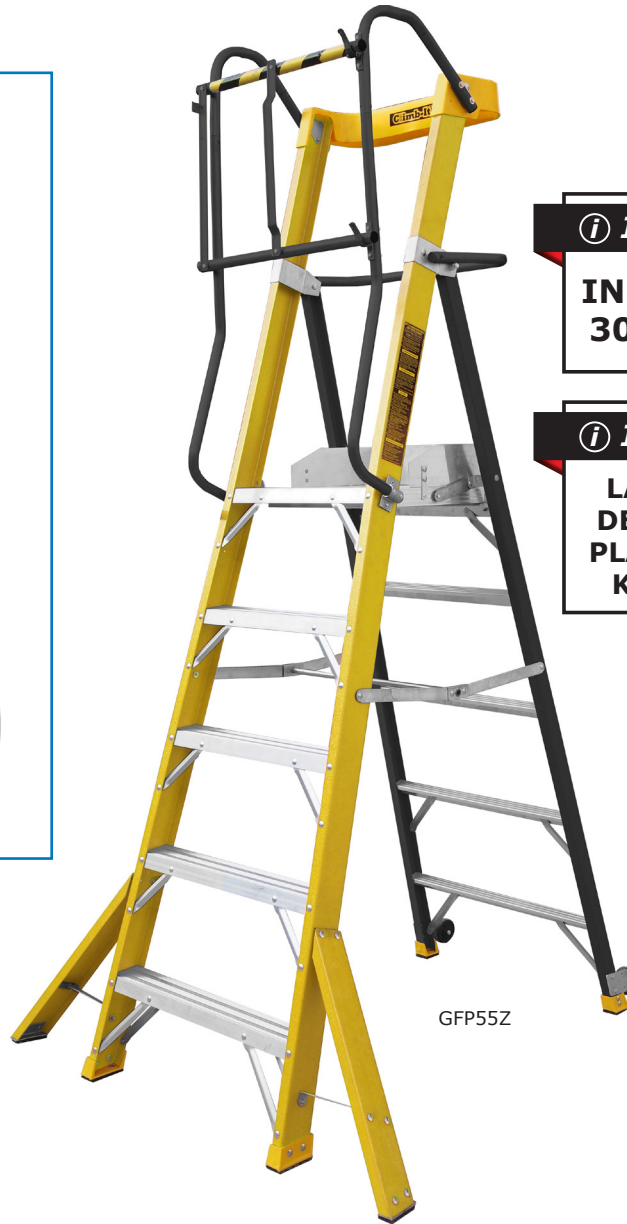

## CLIMB-IT® GLASS FIBRE PODIUM STEPS

High safety rail, which is 950mm above the platform providing added safety when working at high levels

GFP55Z

### **i** Information

**INSULATED TO  
30,000 VOLTS**

### **i** Information

**LARGE 475mm  
DEEP WORKING  
PLATFORM WITH  
KICK BOARDS**

### **Certified to EN 131 Professional**

Rubber feet & aluminium side arms help prevent slips & twists as there are no tapes or flimsy arms to break

Large platform with kick board: 406W x 475Dmm

Podium steps with high safety rail, which is 950mm above the platform provides added safety when working at high levels