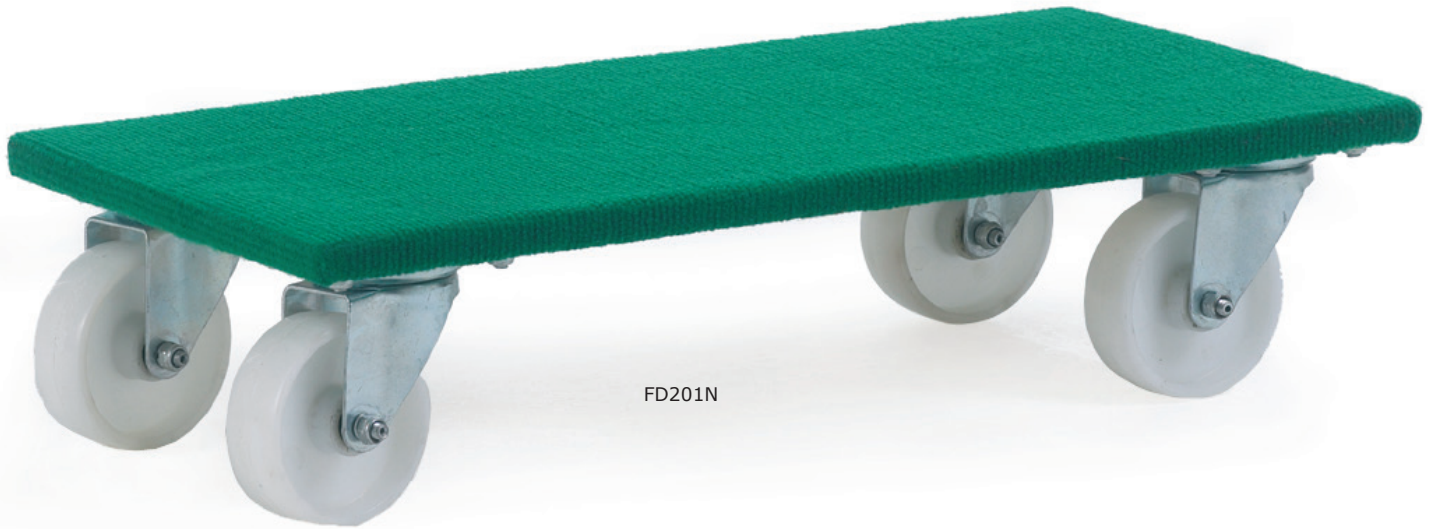

FURNITURE DOLLIES

FD201N

Supplied in pairs
Fitted with ribbed green carpet
Mobile on 4 x 100mm swivel castors

Overall Size L x W x H mm	Weight kg	Model
600 x 300 x 130	5	FD201N