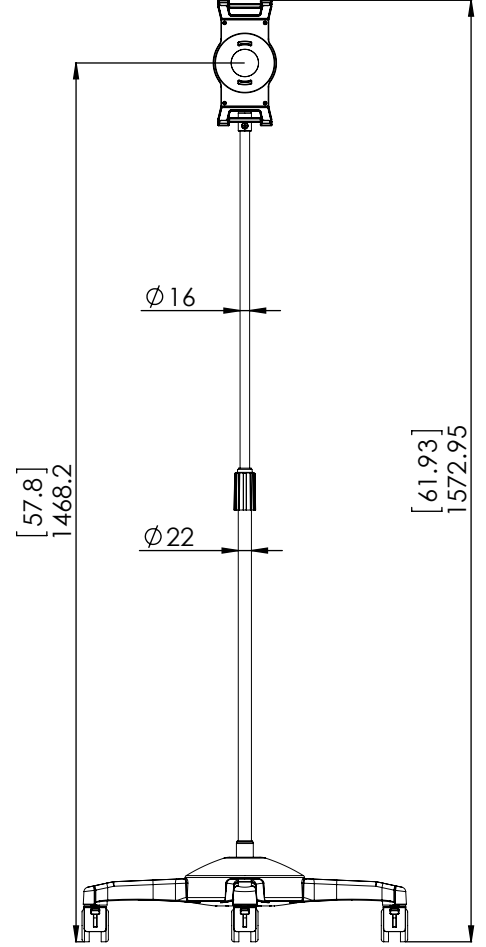

8 7 6 5 4 3 2 1

F
E
D
C
B
A

8 7 6 5 4 3 2 1

THIRD ANGLE PROJECTION

GENERAL NOTES

DIMENSIONS ARE IN MM - DO NOT SCALE
THIS DOCUMENT CONTAINS CONFIDENTIAL, PROPRIETARY INFORMATION THAT IS PROPERTY OF STARTECH.COM

PRODUCT ID	STNDTBLTMOB		
DESCRIPTION	Height-Adjustable Rolling Tablet Stand		
DO NOT SCALE	SHEET: 1 OF: 1	UPLOAD DATE: 6/21/2023	

F
E
D
C
B
A