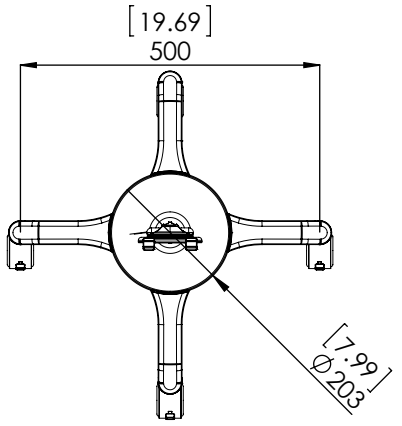

8 7 6 5 4 3 2 1

F
E
D
C
B
A

8 7 6 5 4 3 2 1

THIRD ANGLE PROJECTION

GENERAL NOTES

DIMENSIONS ARE IN MM - DO NOT SCALE
THIS DOCUMENT CONTAINS CONFIDENTIAL, PROPRIETARY INFORMATION THAT IS PROPERTY OF STARTECH.COM

PRODUCT ID	STNDTBLTMOB		
DESCRIPTION	Height-Adjustable Rolling Tablet Stand		
DO NOT SCALE	SHEET: 1 OF: 1	UPLOAD DATE: 6/21/2023	

F
E
D
C
B
A