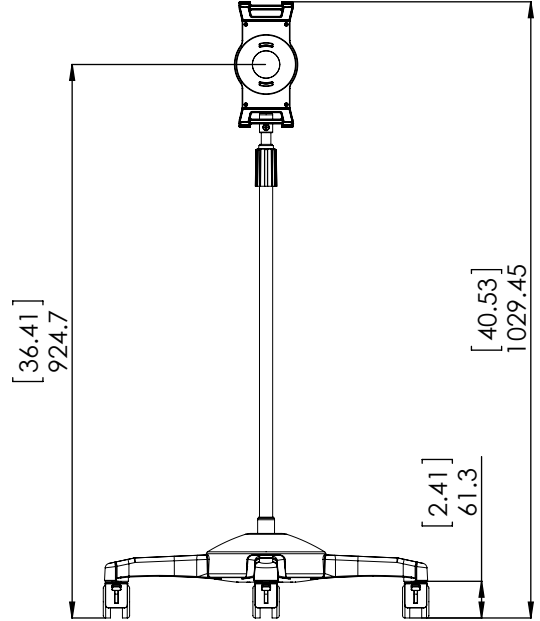

8 7 6 5 4 3 2 1

F
E
D
C
B
A

8 7 6 5 4 3 2 1

THIRD ANGLE PROJECTION

GENERAL NOTES

DIMENSIONS ARE IN MM - DO NOT SCALE
THIS DOCUMENT CONTAINS CONFIDENTIAL, PROPRIETARY INFORMATION THAT IS PROPERTY OF STARTECH.COM

PRODUCT ID	STNDTBLTMOB		
DESCRIPTION	Height-Adjustable Rolling Tablet Stand		
DO NOT SCALE	SHEET: 1 OF: 1	UPLOAD DATE: 6/21/2023	

F
E
D
C
B
A