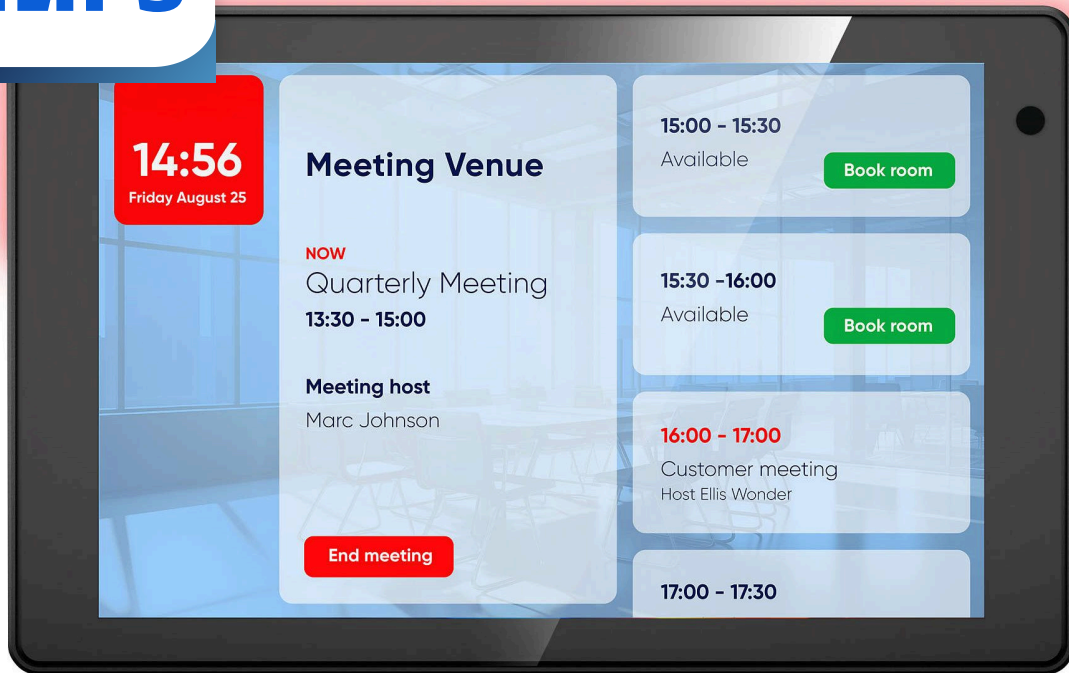

PHILIPS

Multi-Touch Display

Signage Solutions

10"

Powered by Android

Multi-touch

10BDL5051T

Big impact from the smallest touch

10" multi-touch display

From room bookings and wayfinding to shelf advertising, this ultra-clear multi-touch smart display is ideal when space is at a premium. Power over Ethernet allows for flexible placement while the Android SoC enables versatile solutions.

Smart and powerful

- PPDS Wave-ready for remote display management and control
- Android: Run your own app or choose your favourite app to run
- Near-Field Communication (NFC) for security

Versatile system solution

- TeamViewer Host app. Remote control and screen sharing
- Upload content for instant play
- Flat, easy-to-clean bezel-free surface
- Flexible mounting: portrait, landscape and tabletop

Superb picture. Responsive touchscreen.

- Plug-and-play 10-point multi-touch display
- Crisp contrast. High readability
- Built-in camera and speakers