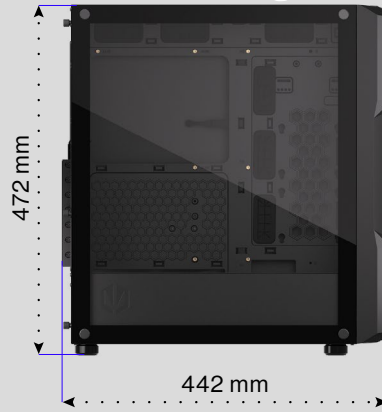

## Technical specifications

Product code	<b>EY2A008</b>	Motherboard form factor	<b>ATX / microATX / ITX</b>
EAN	<b>5903018666273</b>	Video card clearance (GPU) [mm]	<b>370</b>
Product type	<b>PC case</b>	CPU cooler clearance [mm]	<b>162</b>
Dimensions [mm]	<b>472x220x442</b>	Power supply clearance [mm]	<b>296</b>