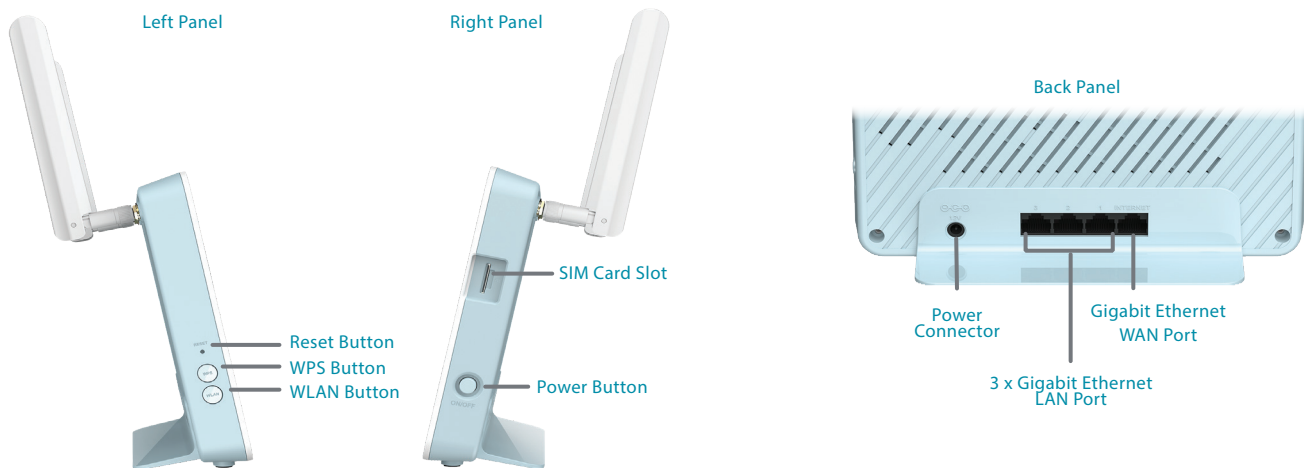

### Gigabit Ports

Plug in smart TVs, game consoles, and other devices for a fast and reliable connection

### Voice Control

Works with Amazon Alexa and Google Assistant for convenient voice control

General	
Device Interfaces	3 x Gigabit Ethernet LAN ports, 1 x Gigabit Ethernet WAN port, 1 x WPS button, 1 x Reset button, 1 x WLAN button, 1 x Power button, 1 x SIM Card slot, 1 x Power connector
Antenna Type	Two external 4G LTE antennas
LTE Data Rates <sup>1</sup>	LTE Downlink up to 300 Mbps, LTE Uplink up to 50 Mbps, DC-HSPA Downlink up to 42 Mbps, DC-HSPA Uplink up to 5.72 Mbps
Wi-Fi Data Rates <sup>1</sup>	2.4 GHz Up to 300 Mbps, 5 GHz Up to 1201 Mbps, 6/9/11/12/18/24/36/48/54Mbps in 802.11g mode, 1/2/5.5/11 Mbps in 802.11b mod
IEEE Standard	IEEE 802.11ax/ac/n/g/b/a, IEEE 802.3u/ab
Frequency Support <sup>2</sup>	<ul style="list-style-type: none"> <li>LTE Bands:                             <ul style="list-style-type: none"> <li>FDD: Band 1/3/5/7/8/20/28</li> <li>TDD: Band 38/40/41</li> </ul> </li> <li>Carrier Aggregation (CA) Support:                             <ul style="list-style-type: none"> <li>B1 + B1/B3/B5/B8/B20/B28</li> <li>B3 + B3/B5/B7/B8/B20/B28</li> <li>B7 + B5/B7/B8/B20/B28</li> <li>B38 + B38; B40 + B40; B41 + B41</li> </ul> </li> <li>UMTS/HSPA/HSPA+/DC-HSPA+: Band 1/5/8</li> </ul>
Functionality	
Security Protocol	WPA (Wi-Fi Protected Access), WPA2, WPA3, WPS (Wi-Fi Protected Setup)
Firewall	Stateful Packet Inspection, Anti-spoofing Checking, IP/MAC Address Filtering, 1 x DMZ
Software	
Device Management	EAGLE PRO AI app (iOS and Android), Web UI
Voice Assistants	Amazon Alexa, Google Assistant
Physical	
LED Status Indicators	Power, Internet, 2.4 GHz Wi-Fi, 5 GHz Wi-Fi, LTE/3G, SMS, Signal Strength
Dimensions	198 x 170.14 x 66.21 mm
Weight	400 g
Power Adapter	12V/1.5A
Operating Temperature	0 to 40 °C
Storage Temperature	-10 to 70 °C
Operating Humidity	10% to 90% non-condensing
Storage Humidity	0% to 95% non-condensing
Certifications	CE, BSMI/NCC, RCM