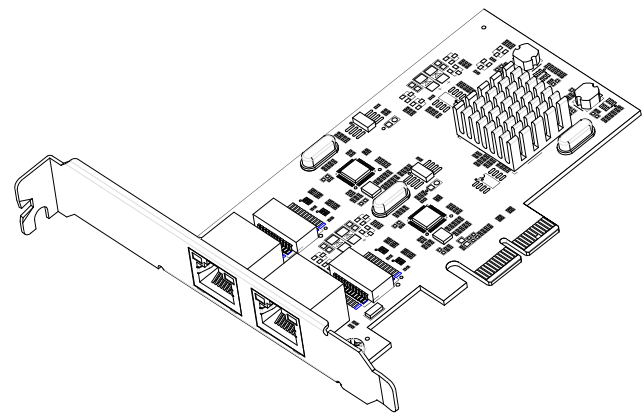

8 7 6 5 4 3 2 1

F
E
D
C
B
A

THIRD ANGLE PROJECTION

GENERAL NOTES

DIMENSIONS ARE IN MM - DO NOT SCALE

THIS DOCUMENT CONTAINS CONFIDENTIAL, PROPRIETARY INFORMATION THAT IS PROPERTY OF STARTECH.COM

PRODUCT ID	PR22GI-NETWORK-CARD		
DESCRIPTION	2-Port 2.5Gbps NBASE-T PCIe Network Card		
DO NOT SCALE	SHEET: 1 OF: 1	UPLOAD DATE: 5/29/2024	

8 7 6 5 4 3 2 1