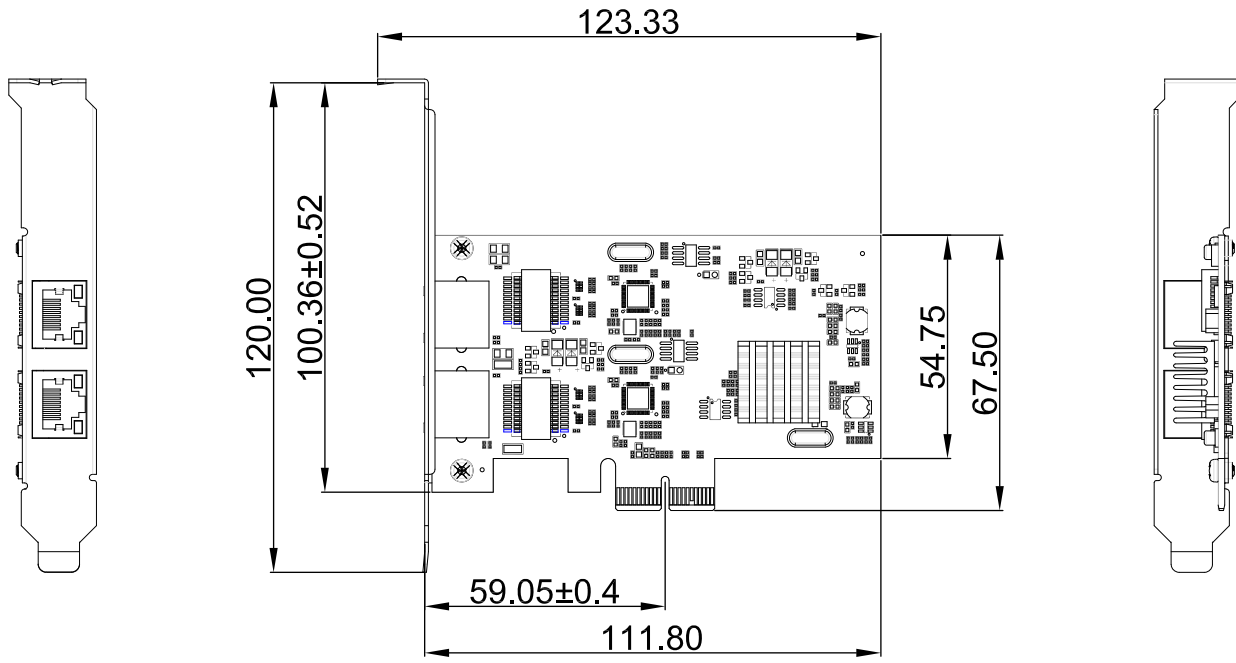

8 7 6 5 4 3 2 1

F
E
D
C
B
A

THIRD ANGLE PROJECTION

GENERAL NOTES

DIMENSIONS ARE IN MM - DO NOT SCALE

THIS DOCUMENT CONTAINS CONFIDENTIAL, PROPRIETARY INFORMATION THAT IS PROPERTY OF STARTECH.COM

PRODUCT ID	PR22GI-NETWORK-CARD		
DESCRIPTION	2-Port 2.5Gbps NBASE-T PCIe Network Card		
DO NOT SCALE	SHEET: 1 OF: 1	UPLOAD DATE: 5/29/2024	

8 7 6 5 4 3 2 1