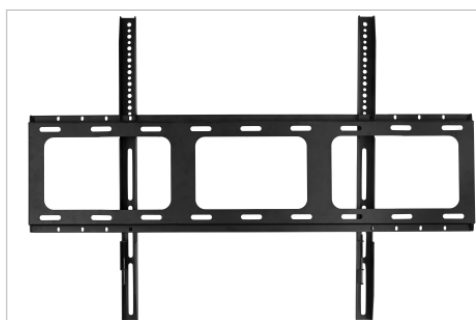

- Ultra low-profile mounting solution
- Easy installation
- VESA 200x200 up to 800x600 display interface
- Black powdercoated steel
- Security lock screw

Wall mount

VESA 200x200-800x600

- Very low mounting profile of 35mm from the wall
- Lock the screen in place with the security lock screws for maximum safety

Art.No. **7-818111**

GTIN **8713797106290**

Specifications

Article dimensions	911 x 635 x 40 mm
Total dimensions	911 x 635 x 40 mm
Mounting interface	VESA 200x200 up to 800x600 display interface
Package contents	Mounting material, Mounting instruction
Maximum screen weight	120.00 kg
Cable compartment	No

Logistics

GTIN	8713797106290
Article number	7-818111
Customs tariff number	940399109000
Quantity	1 piece(s)
Packing dimensions	270 x 50 x 1010 mm
Weight (gross/net)	6.50 kg / 6.00 kg

Product overview

Article name	Article number	GTIN/EAN	Minimum order quantity
Legamaster wall mount VESA 200x200-600x800	7-818111	8713797106290	1