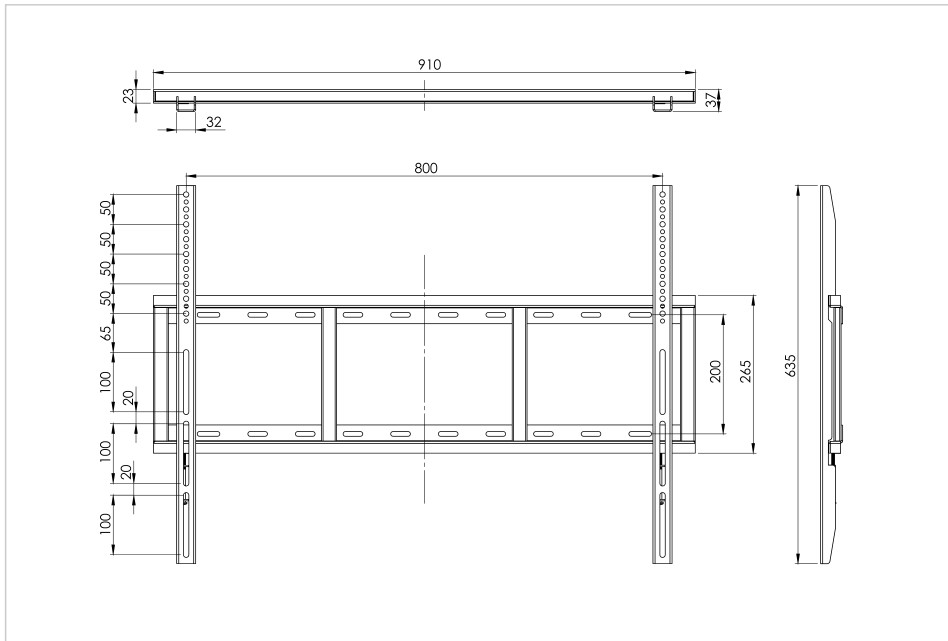

- Ultra low-profile mounting solution
- Easy installation
- VESA 200x200 up to 800x600 display interface
- Black powdercoated steel
- Security lock screw

Wall mount

VESA 200x200-800x600

- Very low mounting profile of 35mm from the wall
- Lock the screen in place with the security lock screws for maximum safety

Art.No. **7-818111**

GTIN **8713797106290**

Specifications

Article dimensions	911 x 635 x 40 mm
Total dimensions	911 x 635 x 40 mm
Mounting interface	VESA 200x200 up to 800x600 display interface
Package contents	Mounting material, Mounting instruction
Maximum screen weight	120.00 kg
Cable compartment	No

Logistics

GTIN	8713797106290
Article number	7-818111
Customs tariff number	940399109000
Quantity	1 piece(s)
Packing dimensions	270 x 50 x 1010 mm
Weight (gross/net)	6.50 kg / 6.00 kg

Product overview

Article name	Article number	GTIN/EAN	Minimum order quantity
Legamaster wall mount VESA 200x200-600x800	7-818111	8713797106290	1