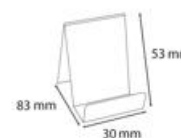

PRODUCT SHEET 88058D

EXACOMPTA
PARIS

Reference code	88058D
designation	Easel holder size S clear - Crystal
Collection	Office
Material	PMMA/acrylique
Product size	30x83x53 mm
Colour	Crystal
<hr/>	
Product size (LxIxh)	30 x 83 x 53 mm
Unit weight	40 g
Product volume	0.07 dm ³
Ean code	9002493109346
<hr/>	
Units per box	30
Size pack (LxIxh)	230 x 150 x 50 mm
Box weight	1 200 g
Pack volume	0.459 dm ³
EAN pack	9002493104341
<hr/>	
Units per palette	960
Palette weight	38 400 g

Specification

Brand : Exacompta

Warranty : 5 years

Number of compartments : 1

Presentation/ assembled delive : Yes

Number of compartments : 1

Orientation Sorter/ Display : Vertical

Type sorter/display : On desk

Size : A8

Base unit : Pack.

Product type : Display

Kreaman : Yes

Name tag L53xH83xD30 cm The Exacompta display easel is ideal to display catalogues, books, table art etc. Made of high quality acrylic (PMMA) with very high transparency. This sign holder is UV resistant, so will not yellow Made in Europe, it is guaranteed for 5 years. You can easily create your personalised signs in the right size with KREAMAN on www.exacompta.com