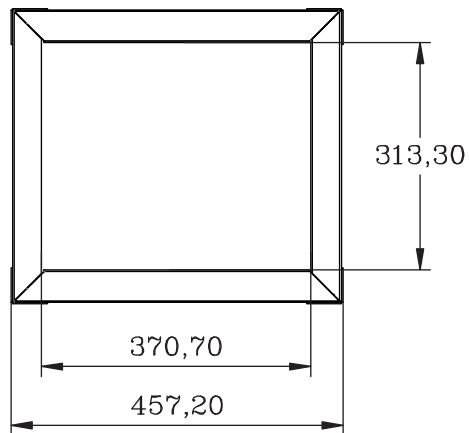

A 1:4

THIRD ANGLE PROJECTION

GENERAL NOTES

DIMENSIONS ARE IN MM - DO NOT SCALE
 THIS DOCUMENT CONTAINS CONFIDENTIAL,
 PROPRIETARY INFORMATION THAT IS
 PROPERTY OF STARTECH.COM

StarTech.com

PRODUCT ID	RK16WALLO		
DESCRIPTION	6U 18 INCH DEEP WALL MOUNT RACK		
DO NOT SCALE	SHEET: 1 OF: 1	UPLOAD DATE: 3/17/2020	