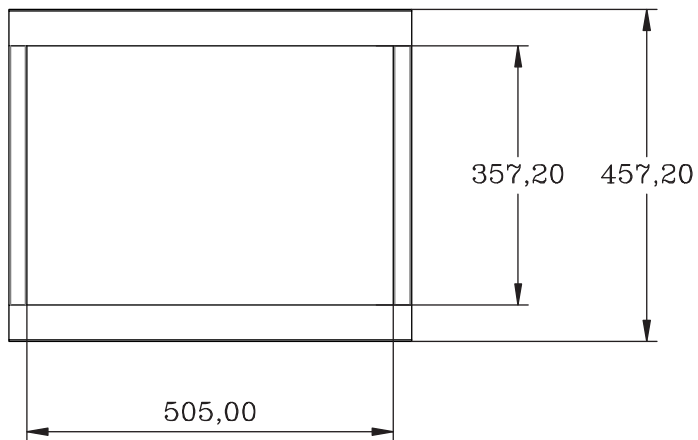

A 1:4

THIRD ANGLE PROJECTION

GENERAL NOTES

DIMENSIONS ARE IN MM - DO NOT SCALE
 THIS DOCUMENT CONTAINS CONFIDENTIAL,
 PROPRIETARY INFORMATION THAT IS
 PROPERTY OF STARTECH.COM

StarTech.com

PRODUCT ID	RK16WALLO		
DESCRIPTION	6U 18 INCH DEEP WALL MOUNT RACK		
DO NOT SCALE	SHEET: 1 OF: 1	UPLOAD DATE: 3/17/2020	