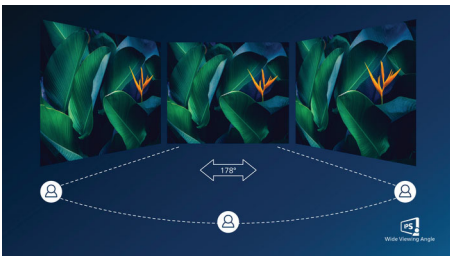

IPS technology

IPS displays use advanced technology that gives you extra-wide viewing angles of 178/178

degrees, making it possible to view the display from almost any angle — even in 90-degree Pivot mode! Unlike standard TN panels, IPS displays gives you remarkably crisp images with vivid colours, making it ideal not only for Photos, films and web browsing, but also for professional applications that demand colour accuracy and consistent brightness at all times.