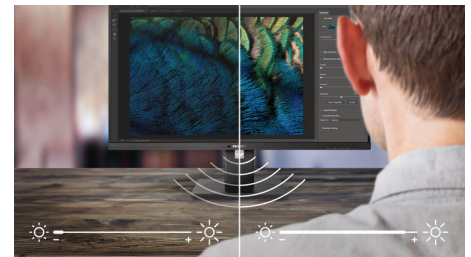

PowerSensor

PowerSensor is a built-in 'people sensor' that transmits and receives harmless infrared signals to determine if the user is present and then automatically reduces monitor brightness when then user steps away from the desk, cutting energy costs by up to 80 percent and prolonging monitor life