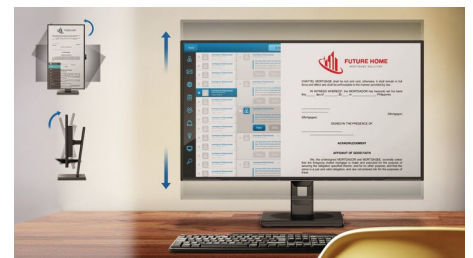

integrated speakers deliver clear communications.

Built-in stereo speakers

A pair of high-quality stereo speakers built into a display device. They may be visible front firing, or invisible down firing, top firing, rear firing etc. depending on model and design.

LowBlue Mode and Flicker-free

Our LowBlue Mode and Flicker-free technology have been developed to reduce eye strain and fatigue often caused by long hours in front of a monitor.

Compact Ergo Base

The Compact Ergo Base is a people-friendly Philips monitor base that tilts, pivot and height-adjusts so each user can position the monitor for maximum viewing comfort and efficiency.