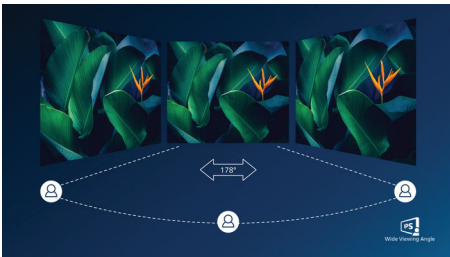

PHILIPS

LCD monitor with Windows Hello Webcam
5000 series 27" (68.6 cm), 2560 x 1440 (QHD)

27E1N5600HE/00

Highlights

USB-C connection

This Philips display features a USB type-C connector with power delivery. With intelligent and flexible power management, you can power charge your compatible device directly. Its slim, reversible USB-C allows for easy, one-cable connection. You can watch high-resolution video and transfer data at super speed, while powering up and recharging your compatible device at the same time.

IPS technology

IPS displays use an advanced technology that gives you extra-wide viewing angles of 178/178 degrees, making it possible to view the display from almost any angle. Unlike standard TN panels, IPS displays give you remarkably crisp images with vivid colours, making them ideal not only for Photos, movies and web browsing, but also for professional applications that demand colour accuracy and consistent brightness at all times.