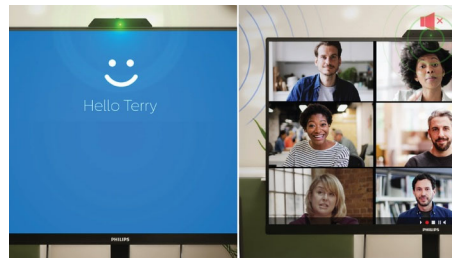

Webcam and noise-cancelling mic

This Philips monitor comes with a built-in 5 MP webcam, a noise-cancelling microphone, and speakers, making it perfect for working from home and collaborating remotely. The webcam is certified for Windows Hello and is equipped with advanced sensors for Windows Hello™ facial recognition, which conveniently logs you into your Windows devices in less than 2 seconds. The physical camera switch offers extra privacy when not in use. The noise-cancelling microphone and dual 5 watt

integrated speakers deliver clear communications.