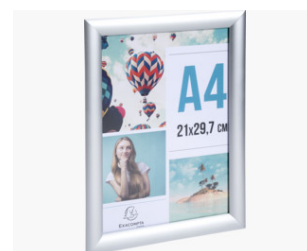

PRODUCT SHEET 8494358D

EXACOMPTA
PARIS

Reference code	8494358D
designation	Wall frame aluminium A4
Collection	Office
Material	Other
Product size	21x29,7 cm
Colour	Crystal
Product size (LxIxh)	327 x 12 x 240 mm
Unit weight	300g
Ean code	9002493104785
Units per box	5
Size Pack (LxIxh)	350 x 120 x 270 mm
Box weight	1600g
EAN pack	9002493109780
Units per palette	550
Size Pallet (LxIxh)	1200 x 800 x 1500 mm

Specification

Brand : Exacompta

Color range : Office

Number of compartments : 1

Fixing elements for wall mount : Yes

Presentation/ assembled delive : Yes

Number of compartments : 1

Orientation Sorter/ Display : Mixte

Type sorter/display : Stand Up

Size : A4

Base unit : Pack.

Qty in consumer unit : 5

Product type : Decorative accessories

Kreaman : Yes

Closure type : clip métal

The Exacompta aluminum wall frame allows you to display information and can be used both horizontally and vertically.

The frame is opened from the front by lifting its wide beveled aluminum edges for easy poster changing.

The anti-reflective screen allows the sign to be viewed perfectly from any angle, without being obscured.