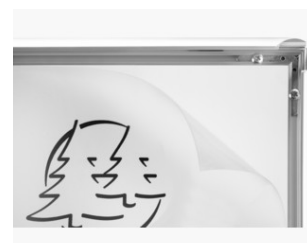

PRODUCT SHEET 8494358D

EXACOMPTA
PARIS

Reference code	8494358D
designation	Wall frame aluminium A4
Collection	Office
Material	Other
Product size	21x29,7 cm
Colour	Crystal
Product size (LxIxh)	327 x 12 x 240 mm
Unit weight	300g
Ean code	9002493104785
Units per box	5
Size Pack (LxIxh)	350 x 120 x 270 mm
Box weight	1600g
EAN pack	9002493109780
Units per palette	550
Size Pallet (LxIxh)	1200 x 800 x 1500 mm

Specification

Brand : Exacompta

Color range : Office

Number of compartments : 1

Fixing elements for wall mount : Yes

Presentation/ assembled delive : Yes

Number of compartments : 1

Orientation Sorter/ Display : Mixte

Type sorter/display : Stand Up

Size : A4

Base unit : Pack.

Qty in consumer unit : 5

Product type : Decorative accessories

Kreaman : Yes

Closure type : clip métal

The Exacompta aluminum wall frame allows you to display information and can be used both horizontally and vertically.

The frame is opened from the front by lifting its wide beveled aluminum edges for easy poster changing.

The anti-reflective screen allows the sign to be viewed perfectly from any angle, without being obscured.