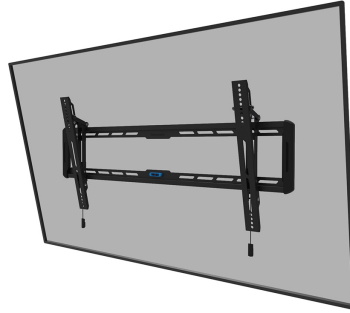

WL35-550BL18

NEOMOUNTS BY NEWSTAR TV WALL MOUNT

SPECIFICATIONS

GENERAL

Min. screen size*	43 inch
Max. screen size*	86 inch
Max. weight	70 kg (per screen)
Screens	1
VESA minimum	100x100 mm
VESA maximum	800x400 mm
Distance to wall	3,3 cm

FUNCTIONALITY

Type	Tilt
Tilt (degrees)	12°
Height	42,5 cm
Width	93,5 cm
Depth	3,6 cm
Adjustment type	Manual

INFORMATION

Color	Black
Main material	Steel
Warranty	5 year
EAN code	8717371448752

*Please note: The inch sizes stated are just an indication, combined with the weight and VESA sizes. The maximum weight and VESA size are absolute restrictions for the products and should not be exceeded.

Neomounts