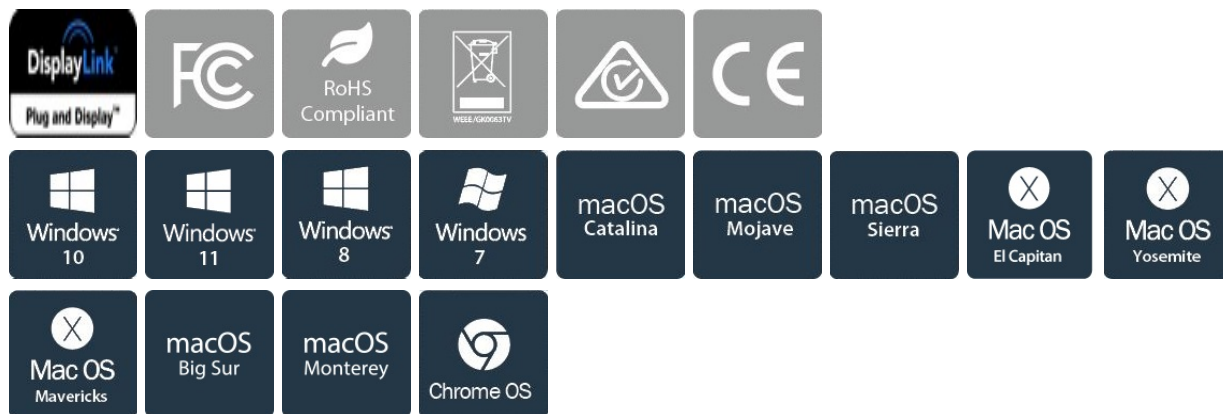

Mac Address Pass-Through Utility: To improve network security.

USB Event Monitoring Utility: To track and log connected USB devices

Wi-Fi Auto Switch Utility: Enabling users to quickly access faster network speeds via wired LAN.

For more information and to download the StarTech.com Connectivity Tools application, please visit:
www.StarTech.com/Connectivity-Tools

StarTech.com conducts thorough compatibility and performance testing on all our products to ensure we are meeting or exceeding industry standards and providing high-quality products to IT Professionals. Our local StarTech.com Technical Advisors have broad product expertise and work directly with our StarTech.com Engineers to provide support for our customers both pre and post-sales.

DK30A2DHUUE is backed by a StarTech.com 3-year warranty and free lifetime technical support.

Certifications, Reports and Compatibility

Applications

Features

- **DUAL 4K 60Hz HYBRID USB-C & USB-A DOCK:** Universal USB 3.0 docking station (5Gbps) works with USB-C & USB-A laptops/computers; Port replicator features 6-Port USB Type-A hub, Gigabit Ethernet, and 3.5mm audio jacks (headset and mic)
- **FLEXIBLE DUAL MONITOR VIDEO:** This 4K 60Hz USB-C or USB-A docking station can connect up to 2 monitors: Dual DisplayPort or Dual HDMI or DP + HDMI displays; Supports dual extended displays on MacBooks with both the Intel processor or Apple M1/M2 chip
- **6 DOWNSTREAM USB-A PORTS:** Hybrid USB C dock has a 6-port USB 3.1/3.2 Gen 1 (5Gbps) hub w/ extra USB-A ports to support devices such as keyboard, mouse, flash drive, external hard drive & printer
- **COMPATIBILITY:** USB-C port replicator is DisplayLink Certified for max. performance & compatible w/ Dell, HP, Lenovo & MacBook PCs; Windows, Chrome and macOS platforms, where mixed laptop Brands used