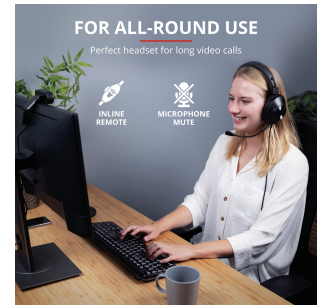

## Over-Ear USB PC Headset

Comfortable over-ear PC headset with large, soft pads and an adjustable headband

**COMPATIBILITY**

<b>Suitable for</b>	Calling, Home, Office	<b>Compatible Device Types</b>	Laptop, pc
<b>Compatible Software Platforms</b>	Mac OS, Windows		

PRODUCT VISUAL 1

PRODUCT PICTORIAL 1

PRODUCT PICTORIAL 2