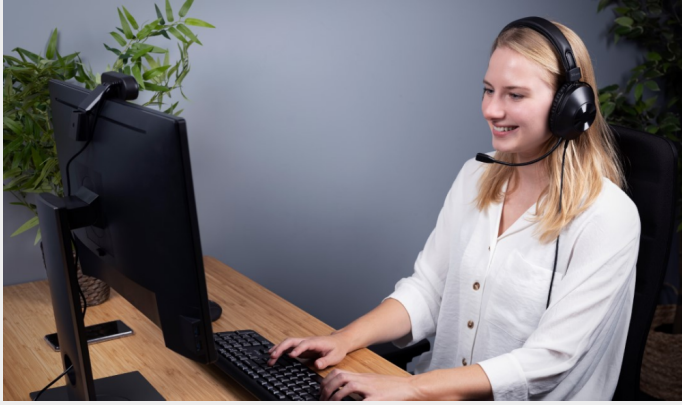

### Key features

- Comfortable over-ear pads; soft cushions provide comfort even during long calls
- Large 40mm drivers create a clear sound experience
- Adjustable headband, allows anyone to wear this headset with ease
- Easy to use via USB; no need to unplug your speakers
- Flexible microphone provides clear speech; great for voice chat
- Inline control allows you to adjust the volume

## Make the Call

With more meetings taking place online, you'll need a comfortable headset that supports you throughout the day. The Trust HS-250 does exactly that. With soft, over-ear pads and an adjustable headband, the HS-250 stays comfortable even after long meetings. Thanks to the large 40mm drivers and flexible microphone, you'll hear your colleagues just as clear as they'll hear you. And because sustainability is just as important to you, this headset comes in easy-to-open and recyclable packaging, saving you time and resources, while also helping the planet.