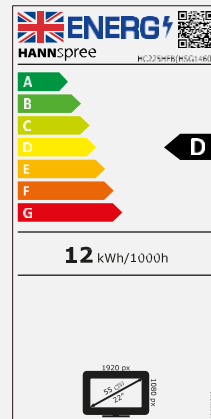

HC 225 HFB

54,48 cm / 21.45" Diagonal
LED Backlight – Format 16:9

- 21,45" 16:9 LED Backlight Monitor
- 1920 x 1080 Full HD Resolution
- 178° / 178° Ultra Wide Viewing Angle
- Input: HDMI + VGA
- Built-In Stereo Speakers
- Frameless Bezel Display
- Super-Thin Side Profile
- Tilt and Wall-Mountable (VESA)
- Low Power Consumption
- Multi-Video Modes
- ECO Friendly
- Low Blue Light Mode
- Flicker Free

54,48 cm / 21.45"

Part No.: HC 225 HFB

SIZE, RESOLUTION

21.45" 54,48 cm
16:9 Aspect Ratio

Full HD
1920 x 1080

CONNECTIVITY, SPEAKERS

HDMI
VGA

Built-In
Stereo Speaker

Display Size	54,48 cm / 21.45" Diagonal
Panel Type	TFT – LED Backlight, VA Panel *
Aspect Ratio	16:9
Resolution (H x V)	1920 x 1080 Full HD
Brightness (Typ.)	300cd/m ² (Typical)
Contrast (Typ.)	3.000:1 (Typical)
Contrast (Active)	10.000.000:1 (Active)
Viewing Angle L/R; U/D	178° H / 178° V (CR >10)
Response Time	5 msec (with OD)
Pixel Pitch	0,2493 (H) x 0,241 (V) mm
Panel Surface	Anti-Glare, Haze level 25%; Hard coating 3H
Display Colors	16.7M Colors
Horizontal Frequency	30 ~ 83 kHz
Vertical Frequency	56 ~ 75 Hz
Max Display Frequency	1920 x 1080 @ 60Hz
Input 1	D-Sub (VGA)
Input 2	HDMI (Ver. 1.4)
Input 3	Audio In
Speakers	2W x 2
Power Consumption	On: 12W; Stand-by: 0,5W; Off: 0,3W
AC Power Range	External Power Supply: 12V, 2,5A AC 100 ~ 240 Volt; 50 ~ 65 Hz
Product Dimensions	494 x 198 x 360,1 mm with Stand (W x D x H) 494 x 31,8 x 286 mm without Stand (W x D x H)
Packing Dimensions	516 x 96 x 345 mm (W x D x H)
Net / Gross Weight	2,23 Kg / 3,15 Kg

VESA Mounting	75 x 75 mm
Monitor Stand	Fixed Stand
Tilt / Kensington Lock	-5° ~ 15° (±2°) / Yes
Pivot / Swivel	No / No
Controls	Auto (Input) / Menu (Enter) / ▲ (Bri) / ▼ (Vol) / Power
Color	Normal, Cool, Warm, User Modes
Preset Mode	PC, ECO, Movie, Game Modes
On Screen Display	7 OSD Languages
Other Features	Flicker Free; Low Blue Light Mode
Accessory	External Power Supply; HDMI Cable (1,5m); Warranty Card; Quick Start Guide