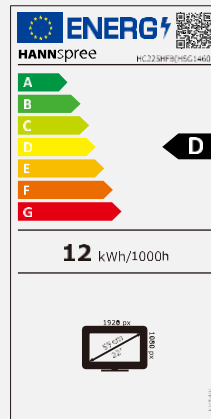

HC 225 HFB

54,48 cm / 21.45" Diagonal
LED Backlight – Format 16:9

- 21,45" 16:9 LED Backlight Monitor
- 1920 x 1080 Full HD Resolution
- 178° / 178° Ultra Wide Viewing Angle
- Input: HDMI + VGA
- Built-In Stereo Speakers
- Frameless Bezel Display
- Super-Thin Side Profile
- Tilt and Wall-Mountable (VESA)
- Low Power Consumption
- Multi-Video Modes
- ECO Friendly
- Low Blue Light Mode
- Flicker Free

54,48 cm / 21.45"

Part No.: HC 225 HFB

SIZE, RESOLUTION

21.45" 54,48 cm
16:9 Aspect Ratio

Full HD
1920 x 1080

CONNECTIVITY, SPEAKERS

HDMI
VGA

Built-In
Stereo Speaker

Display Size	54,48 cm / 21.45" Diagonal
Panel Type	TFT – LED Backlight, VA Panel *
Aspect Ratio	16:9
Resolution (H x V)	1920 x 1080 Full HD
Brightness (Typ.)	300cd/m ² (Typical)
Contrast (Typ.)	3.000:1 (Typical)
Contrast (Active)	10.000.000:1 (Active)
Viewing Angle L/R; U/D	178° H / 178° V (CR >10)
Response Time	5 msec (with OD)
Pixel Pitch	0,2493 (H) x 0,241 (V) mm
Panel Surface	Anti-Glare, Haze level 25%; Hard coating 3H
Display Colors	16.7M Colors
Horizontal Frequency	30 ~ 83 kHz
Vertical Frequency	56 ~ 75 Hz
Max Display Frequency	1920 x 1080 @ 60Hz
Input 1	D-Sub (VGA)
Input 2	HDMI (Ver. 1.4)
Input 3	Audio In
Speakers	2W x 2
Power Consumption	On: 12W; Stand-by: 0,5W; Off: 0,3W
AC Power Range	External Power Supply: 12V, 2,5A AC 100 ~ 240 Volt; 50 ~ 65 Hz
Product Dimensions	494 x 198 x 360,1 mm with Stand (W x D x H) 494 x 31,8 x 286 mm without Stand (W x D x H)
Packing Dimensions	516 x 96 x 345 mm (W x D x H)
Net / Gross Weight	2,23 Kg / 3,15 Kg

VESA Mounting	75 x 75 mm
Monitor Stand	Fixed Stand
Tilt / Kensington Lock	-5° ~ 15° (±2°) / Yes
Pivot / Swivel	No / No
Controls	Auto (Input) / Menu (Enter) / ▲ (Bri) / ▼ (Vol) / Power
Color	Normal, Cool, Warm, User Modes
Preset Mode	PC, ECO, Movie, Game Modes
On Screen Display	7 OSD Languages
Other Features	Flicker Free; Low Blue Light Mode
Accessory	External Power Supply; HDMI Cable (1,5m); Warranty Card; Quick Start Guide