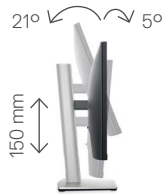

Power Consumption Stand by / Sleep	Less than 0.3W
------------------------------------	----------------

Dimensions (with stand)

Height	481.99 mm (18.98 inches)
Width	487.26 mm (19.18 inches)
Depth	179.57 mm (7.07 inches)

Tilt and height adjustable

Pivot

Swivel

Connectivity

- | | | |
|----------------------|-----------------|---|
| 1 Security-lock slot | 4 Stand lock | 7 SuperSpeed USB 5Gbps (USB3.2 Gen1) upstream port |
| 2 Power connector | 5 DisplayPort | 8 SuperSpeed USB 5Gbps (USB3.2 Gen1) Type-A downstream port (4) |
| 3 HDMI port | 6 VGA connector | |